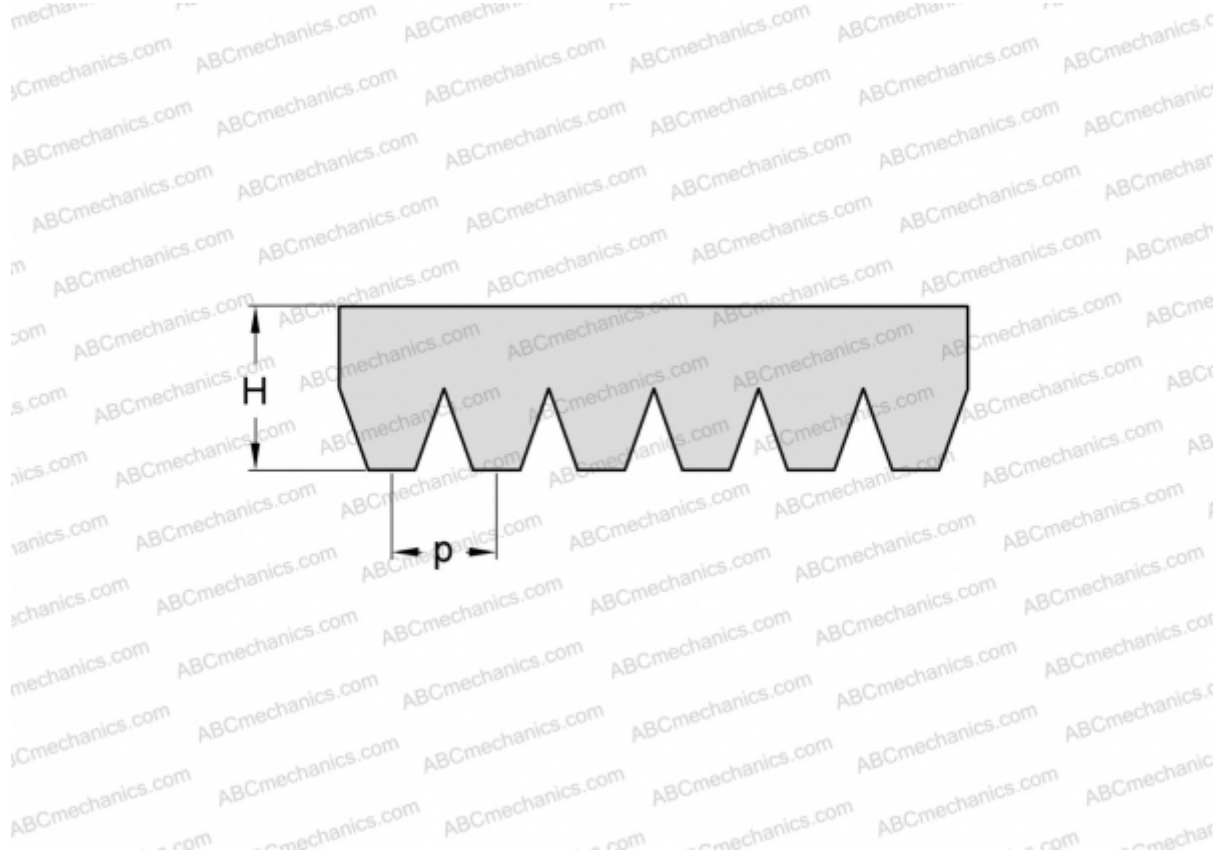

PHG 12PK1950 SKF

Ribbed belt

TYPE: Special belts, Ribbed belts, Section PK (SKF)

Technical specification

DIMENSIONS, MM

Estimated length	1950,000
Width, W	42,720
Height, H	5,500
Pitch	3,560

MANUFACTURER [SKF](#)