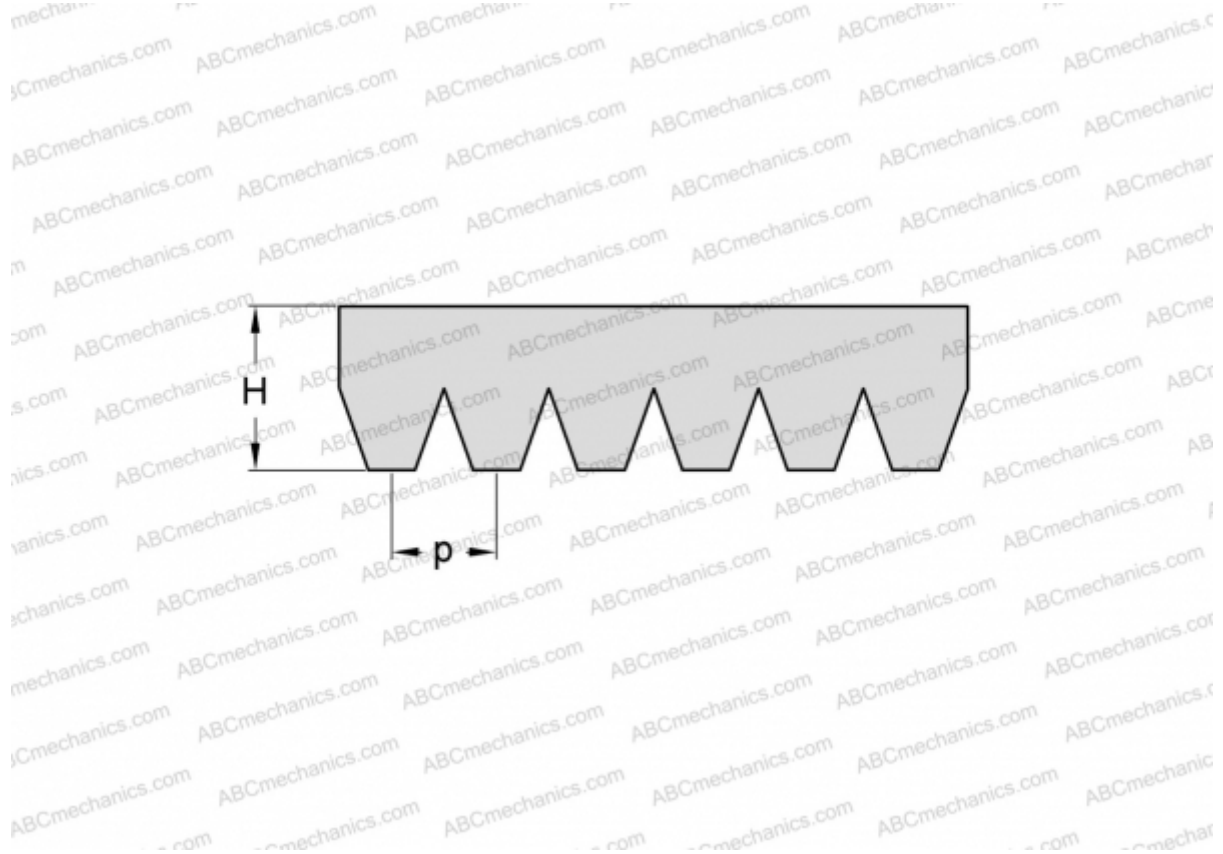

## PHG 12PK2110 SKF

Ribbed belt

TYPE: Special belts, Ribbed belts, Section PK (SKF)

### Technical specification

#### DIMENSIONS, MM

Estimated length	2110,000
Width, W	42,720
Height, H	5,500
Pitch	3,560