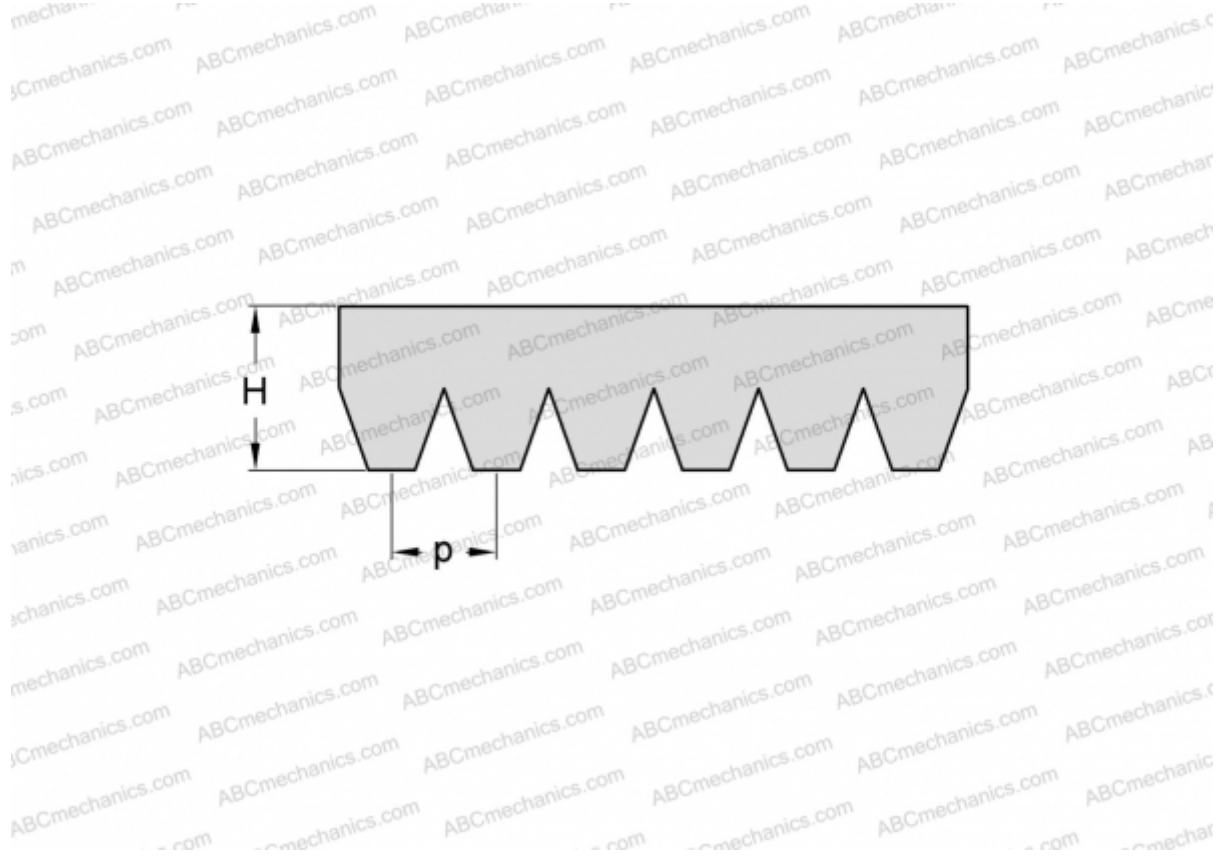

## PHG 10PK2230 SKF

Ribbed belt

TYPE: Special belts, Ribbed belts, Section PK (SKF)

### Technical specification

#### DIMENSIONS, MM

Estimated length	2230,000
Width, W	35,600
Height, H	5,500
Pitch	3,560