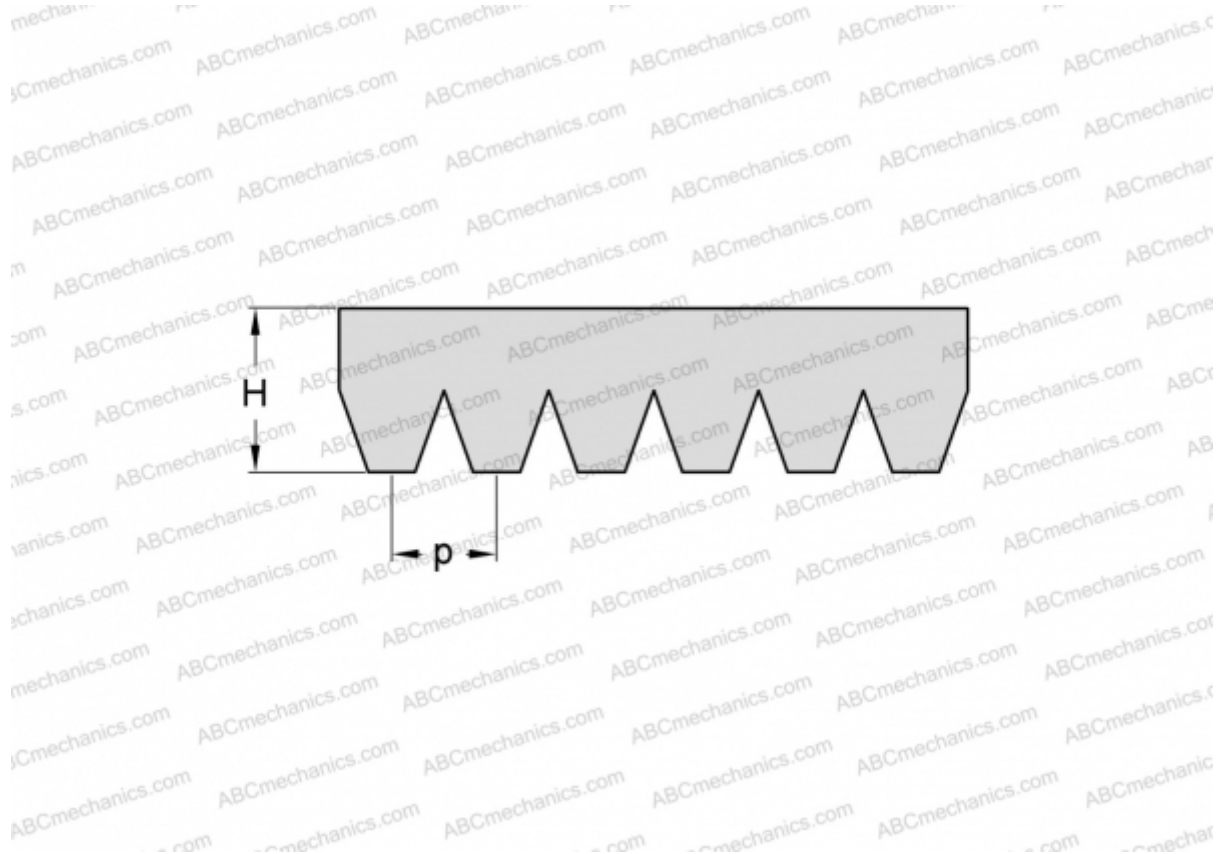

## PHG 12PK2420 SKF

Ribbed belt

TYPE: Special belts, Ribbed belts, Section PK (SKF)

#### DIMENSIONS, MM

Estimated length	2420,000
Width, W	42,720
Height, H	5,500
Pitch	3,560