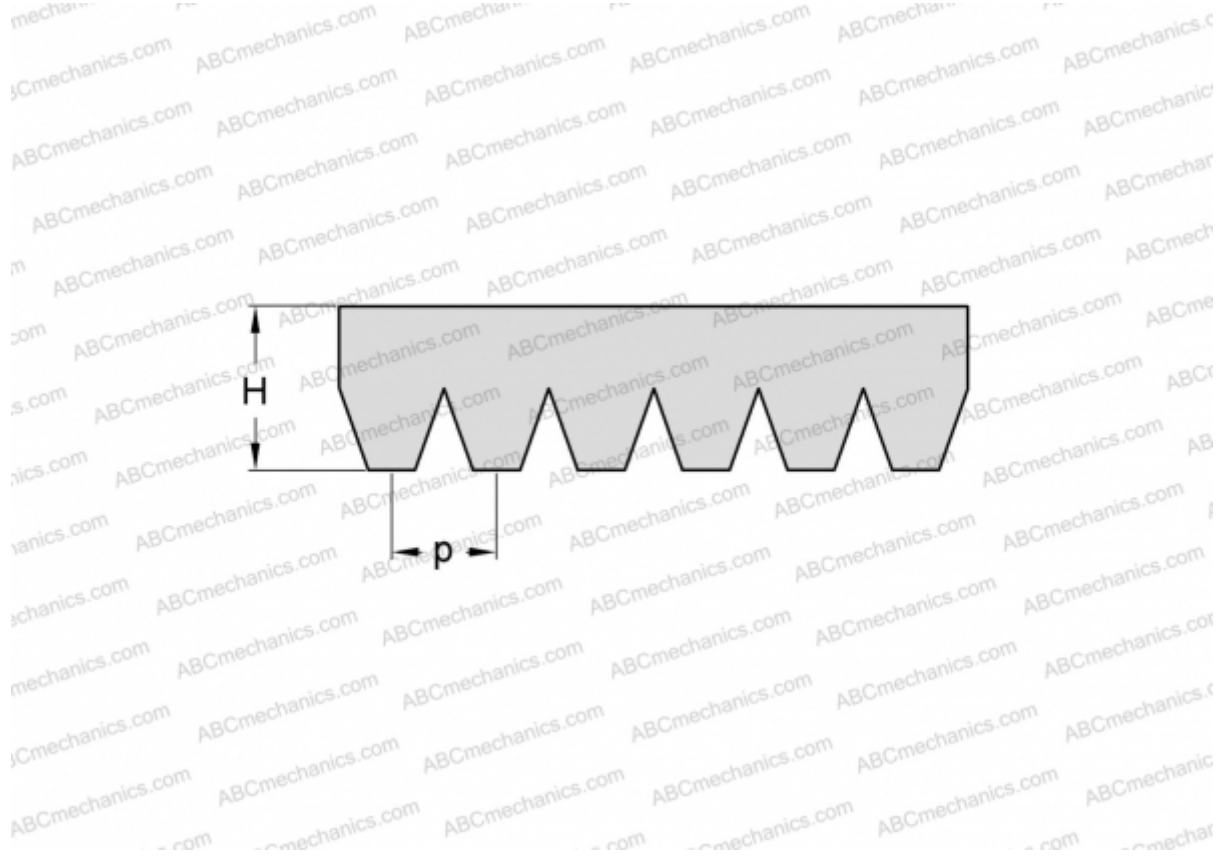

PHG 4PL1371 SKF

Ribbed belt

TYPE: Special belts, Ribbed belts, Section PL (SKF)

Technical specification

DIMENSIONS, MM

| | |
|------------------|----------|
| Estimated length | 1371,000 |
| Width, W | 18,800 |
| Height, H | 7,000 |
| Pitch | 4,700 |