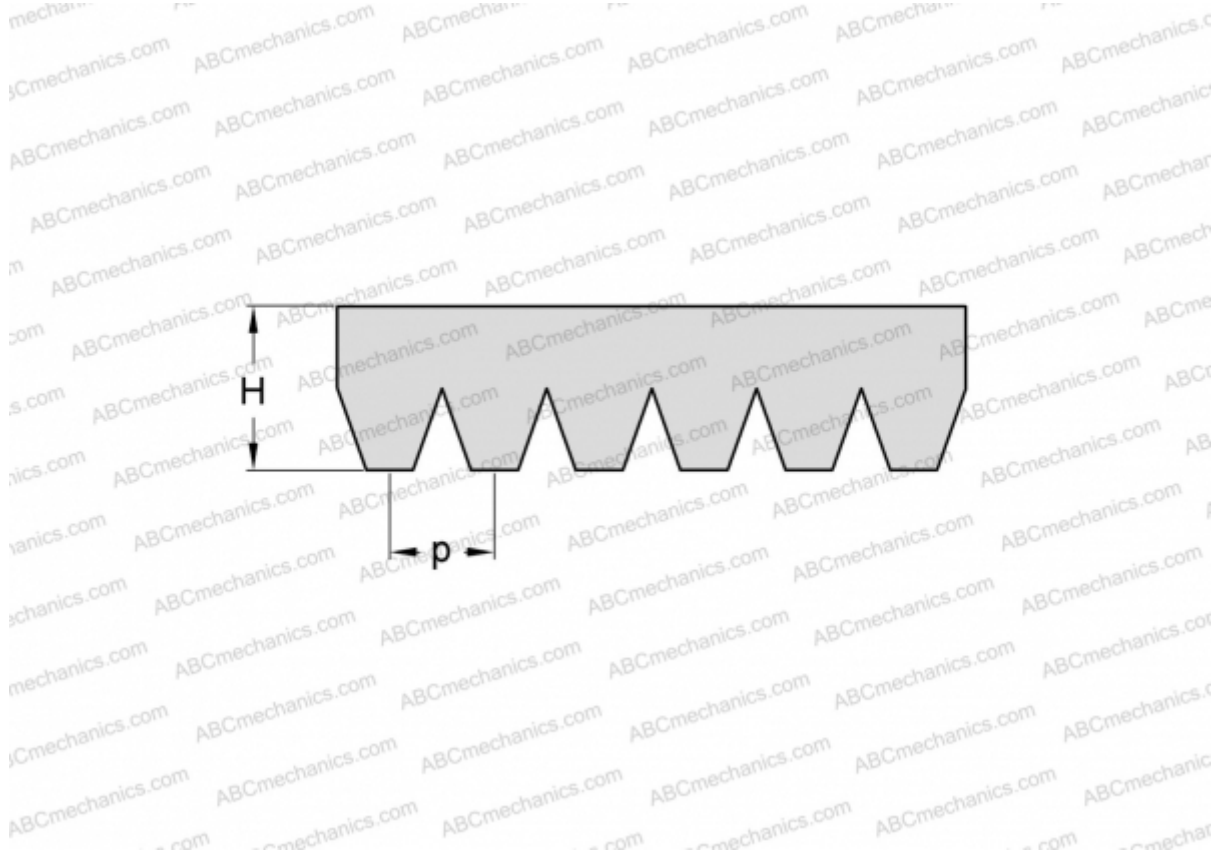

PHG 6PL1562 SKF

Ribbed belt

TYPE: Special belts, Ribbed belts, Section PL (SKF)

Technical specification

DIMENSIONS, MM

Estimated length	1562,000
Width, W	28,200
Height, H	7,000
Pitch	4,700

MANUFACTURER

[SKF](#)