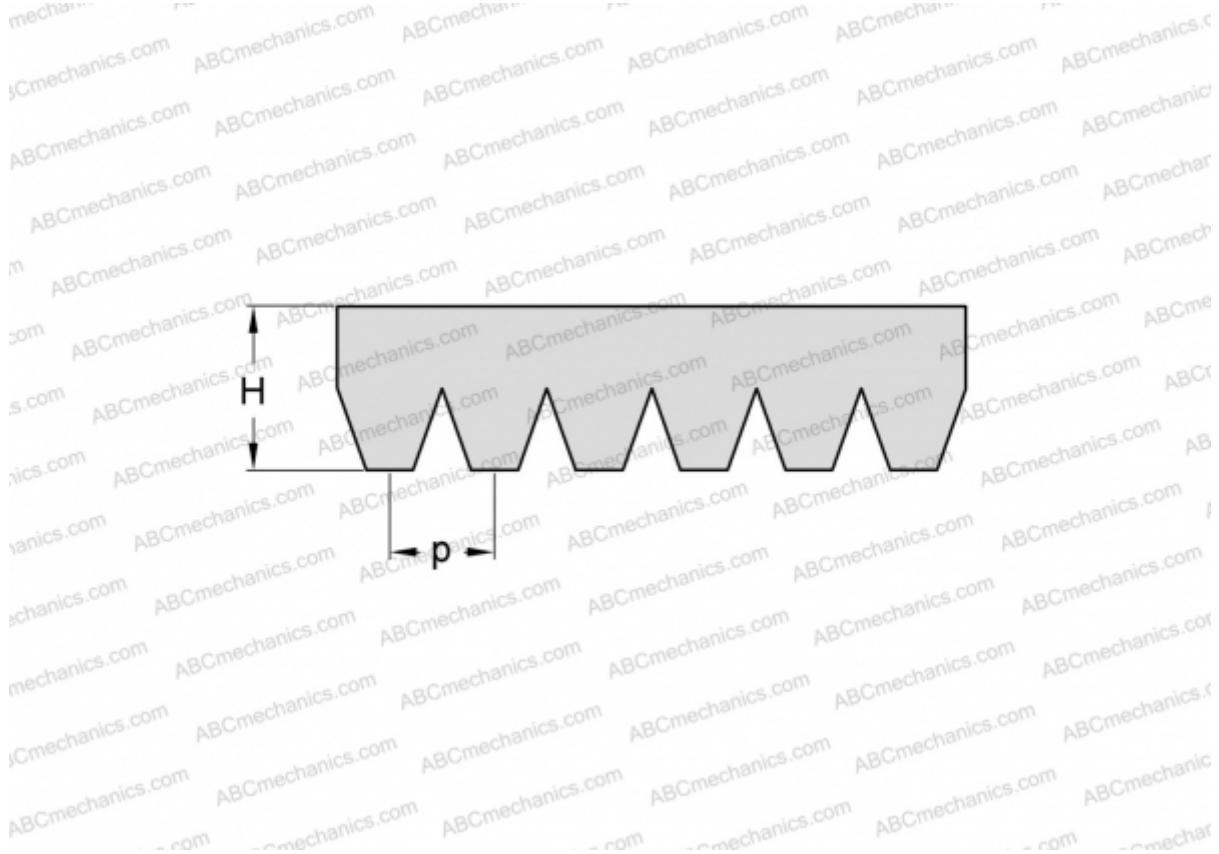

## PHG 8PL1562 SKF

Ribbed belt

TYPE: Special belts, Ribbed belts, Section PL (SKF)

### Technical specification

#### DIMENSIONS, MM

Estimated length	1562,000
Width, W	37,600
Height, H	7,000
Pitch	4,700

**MANUFACTURER** [SKF](#)