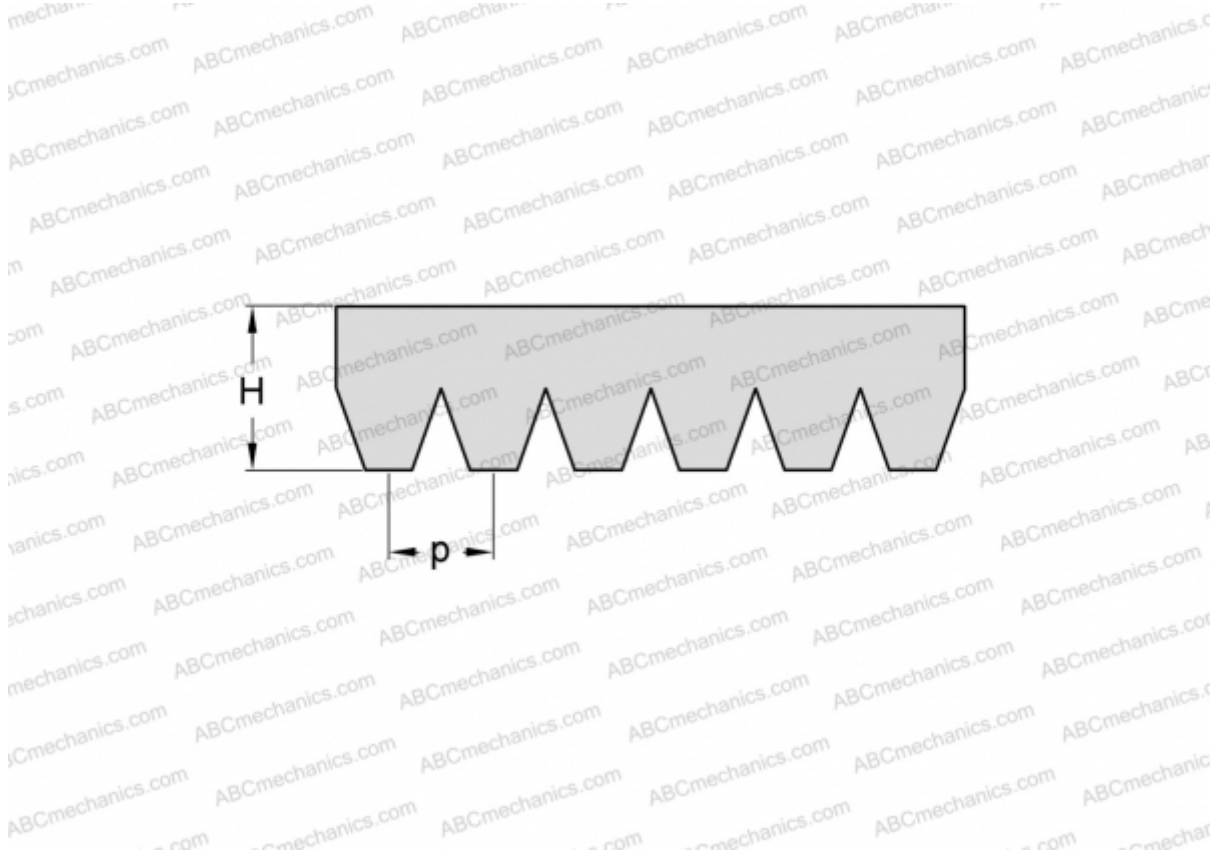

PHG 8PL2134 SKF

Ribbed belt

TYPE: Special belts, Ribbed belts, Section PL (SKF)

Technical specification

DIMENSIONS, MM

Estimated length	2134,000
Width, W	37,600
Height, H	7,000
Pitch	4,700

MANUFACTURER

[SKF](#)