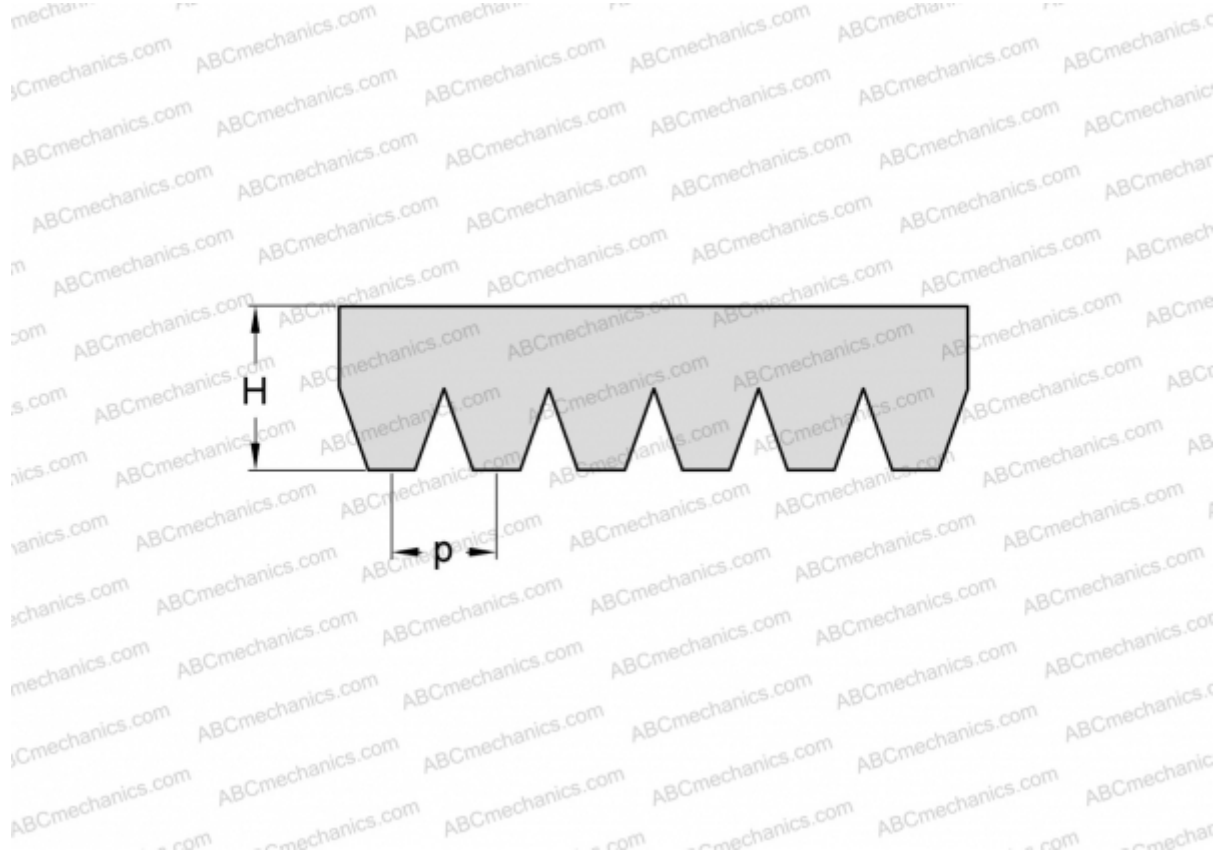

PHG 4PL2362 SKF

Ribbed belt

TYPE: Special belts, Ribbed belts, Section PL (SKF)

Technical specification

DIMENSIONS, MM

Estimated length	2362,000
Width, W	18,800
Height, H	7,000
Pitch	4,700

MANUFACTURER [SKF](#)