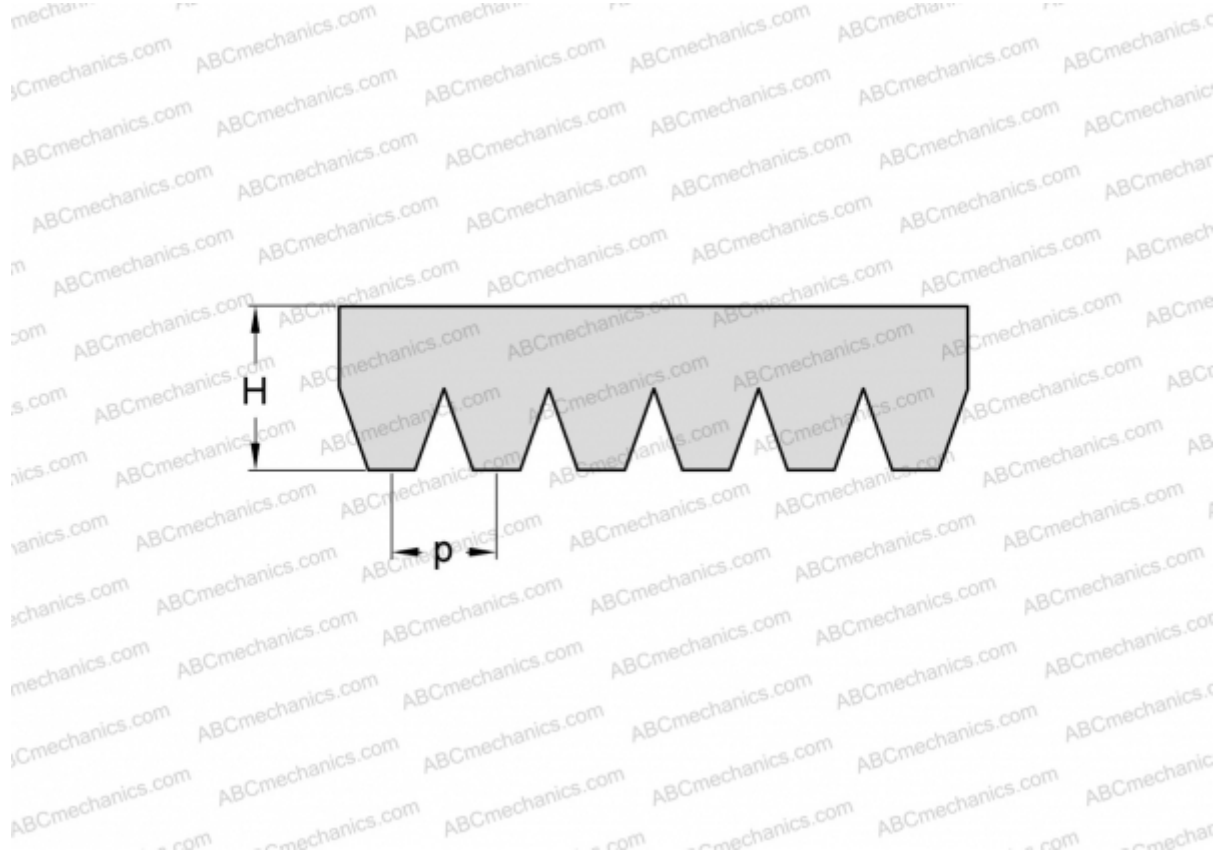

PHG 4PL2743 SKF

Ribbed belt

TYPE: Special belts, Ribbed belts, Section PL (SKF)

Technical specification

DIMENSIONS, MM

Estimated length	2743,000
Width, W	18,800
Height, H	7,000
Pitch	4,700

MANUFACTURER [SKF](#)