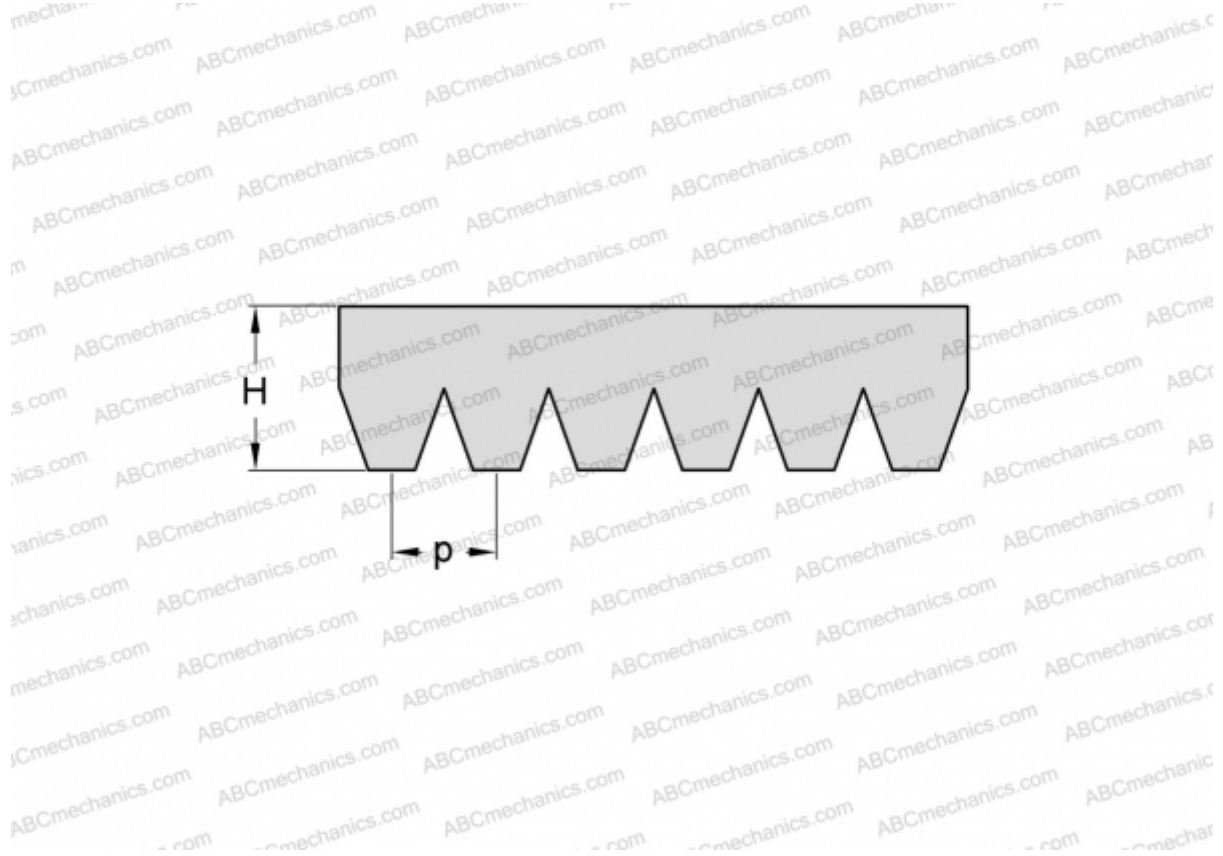

# PHG 8PL2895 SKF

Ribbed belt

TYPE: Special belts, Ribbed belts, Section PL (SKF)

## Technical specification

### DIMENSIONS, MM

Estimated length	2895,000
Width, W	37,600
Height, H	7,000
Pitch	4,700