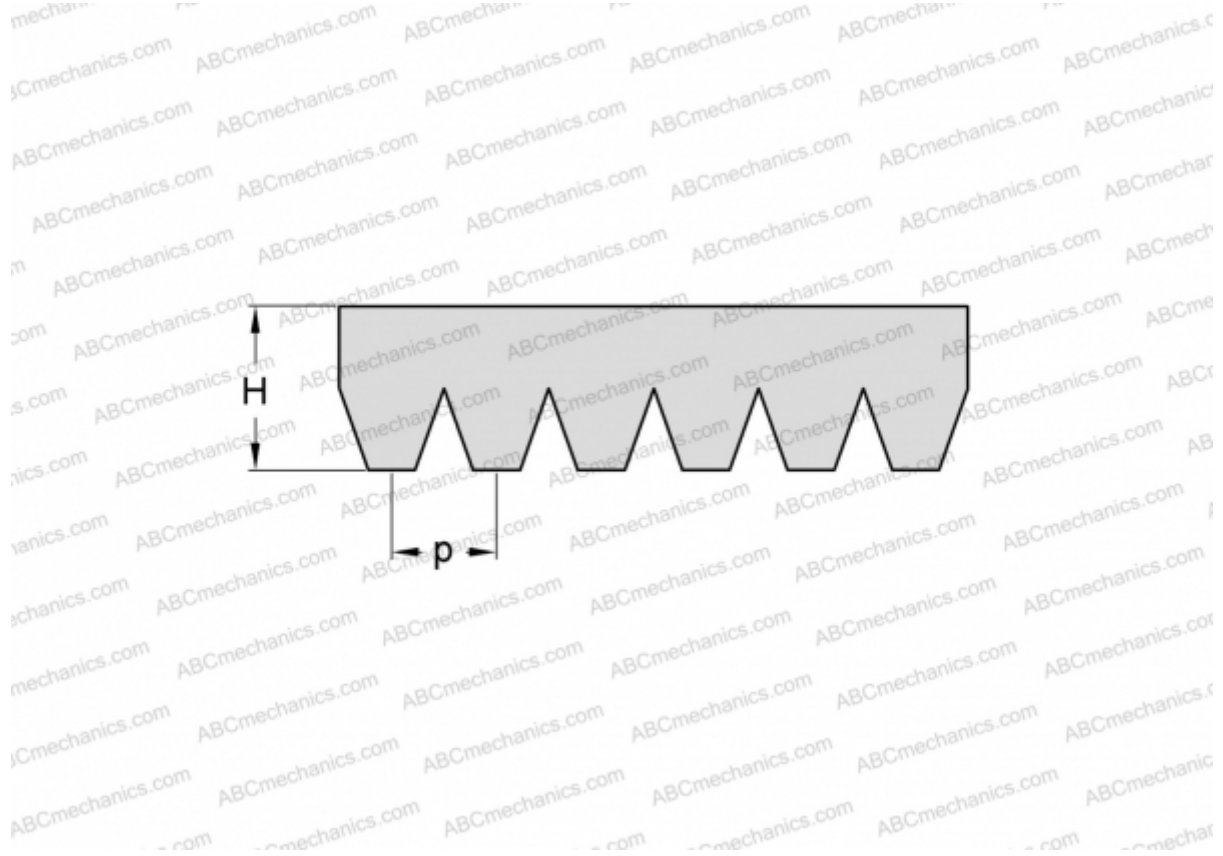

PHG 8PL3086 SKF

Ribbed belt

TYPE: Special belts, Ribbed belts, Section PL (SKF)

Technical specification

DIMENSIONS, MM

Estimated length	3086,000
Width, W	37,600
Height, H	7,000
Pitch	4,700

MANUFACTURER [SKF](#)