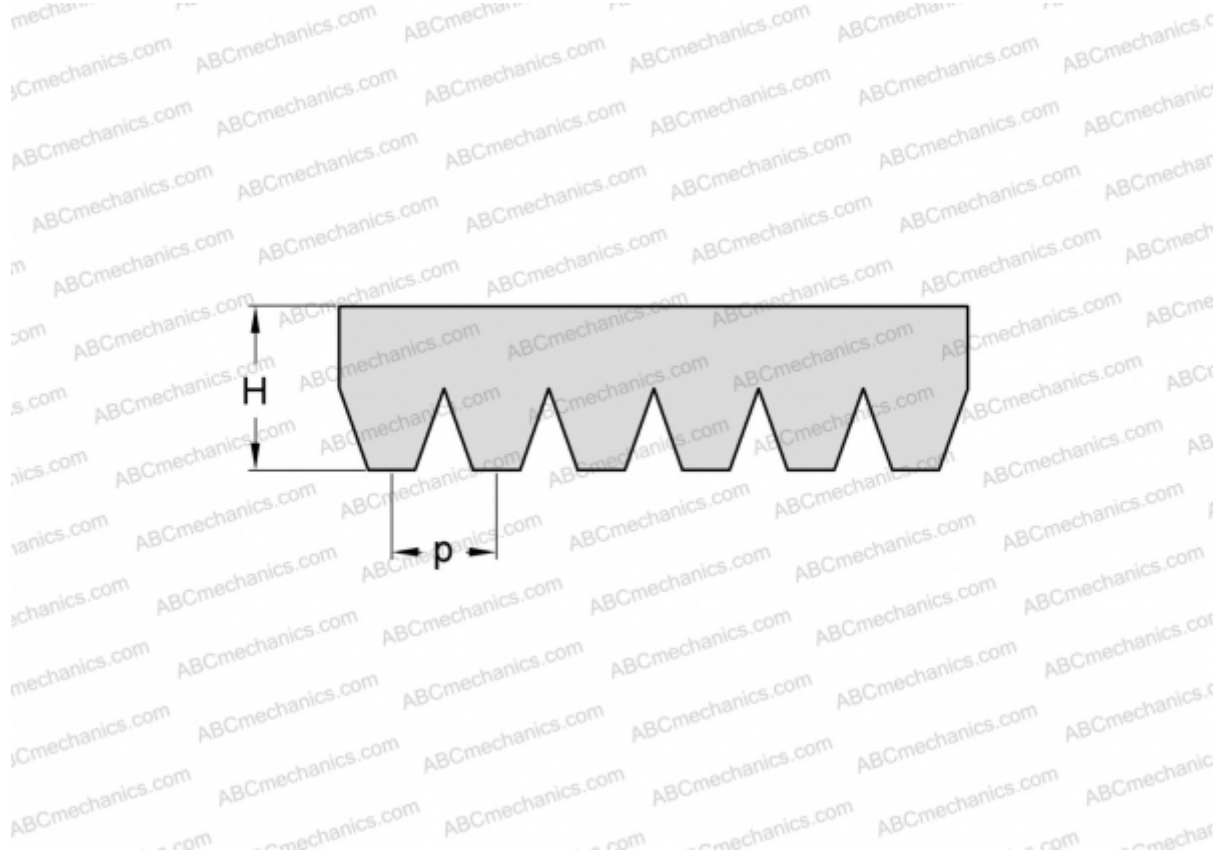

## PHG 4PL3124 SKF

Ribbed belt

TYPE: Special belts, Ribbed belts, Section PL (SKF)

### Technical specification

#### DIMENSIONS, MM

Estimated length	3124,000
Width, W	18,800
Height, H	7,000
Pitch	4,700

**MANUFACTURER** [SKF](#)