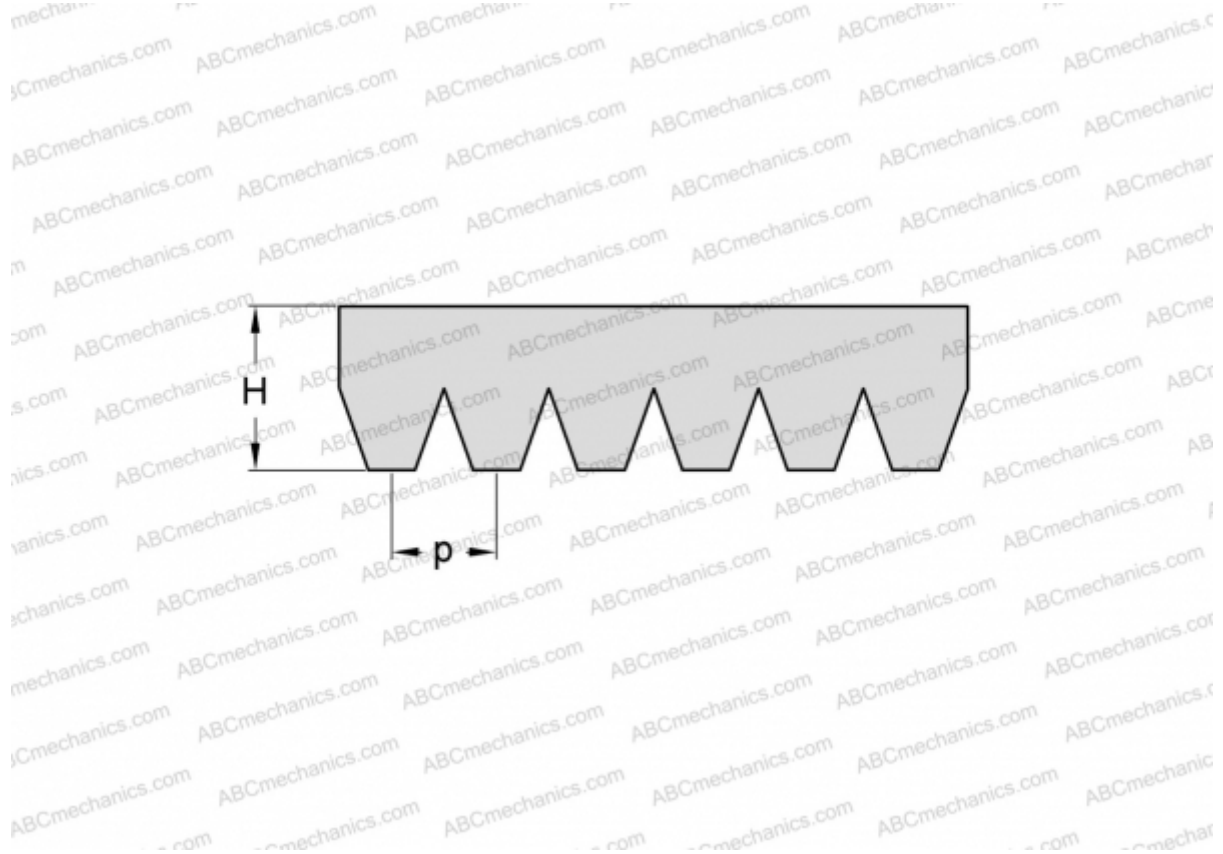

PHG 8PL3327 SKF

Ribbed belt

TYPE: Special belts, Ribbed belts, Section PL (SKF)

Technical specification

DIMENSIONS, MM

Estimated length	3327,000
Width, W	37,600
Height, H	7,000
Pitch	4,700

MANUFACTURER

[SKF](#)