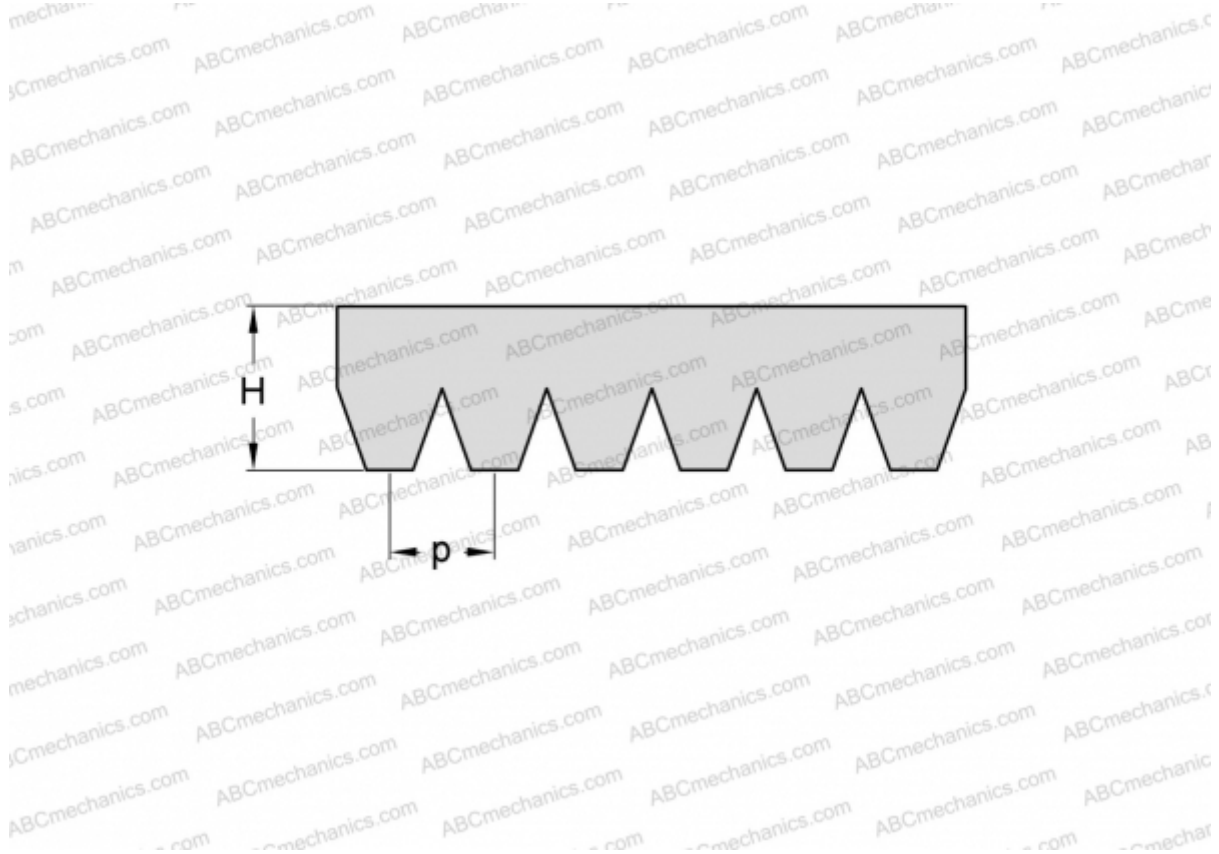

## PHG 6PM2693 SKF

Ribbed belt

TYPE: Special belts, Ribbed belts, Section PM (SKF)

### Technical specification

#### DIMENSIONS, MM

Estimated length	2693,000
Width, W	56,400
Height, H	13,000
Pitch	9,400