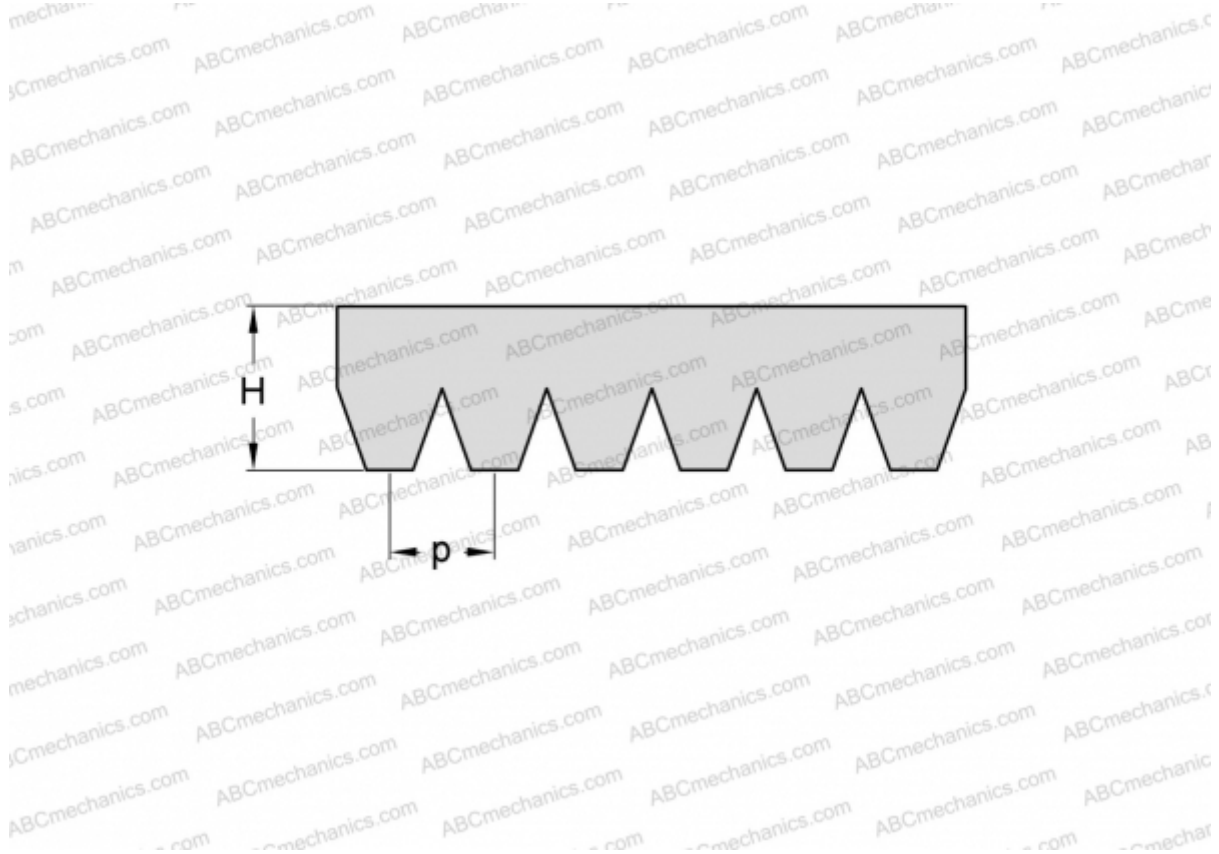

PHG 6PM3531 SKF

Ribbed belt

TYPE: Special belts, Ribbed belts, Section PM (SKF)

Technical specification

DIMENSIONS, MM

Estimated length	3531,000
Width, W	56,400
Height, H	13,000
Pitch	9,400

MANUFACTURER

[SKF](#)