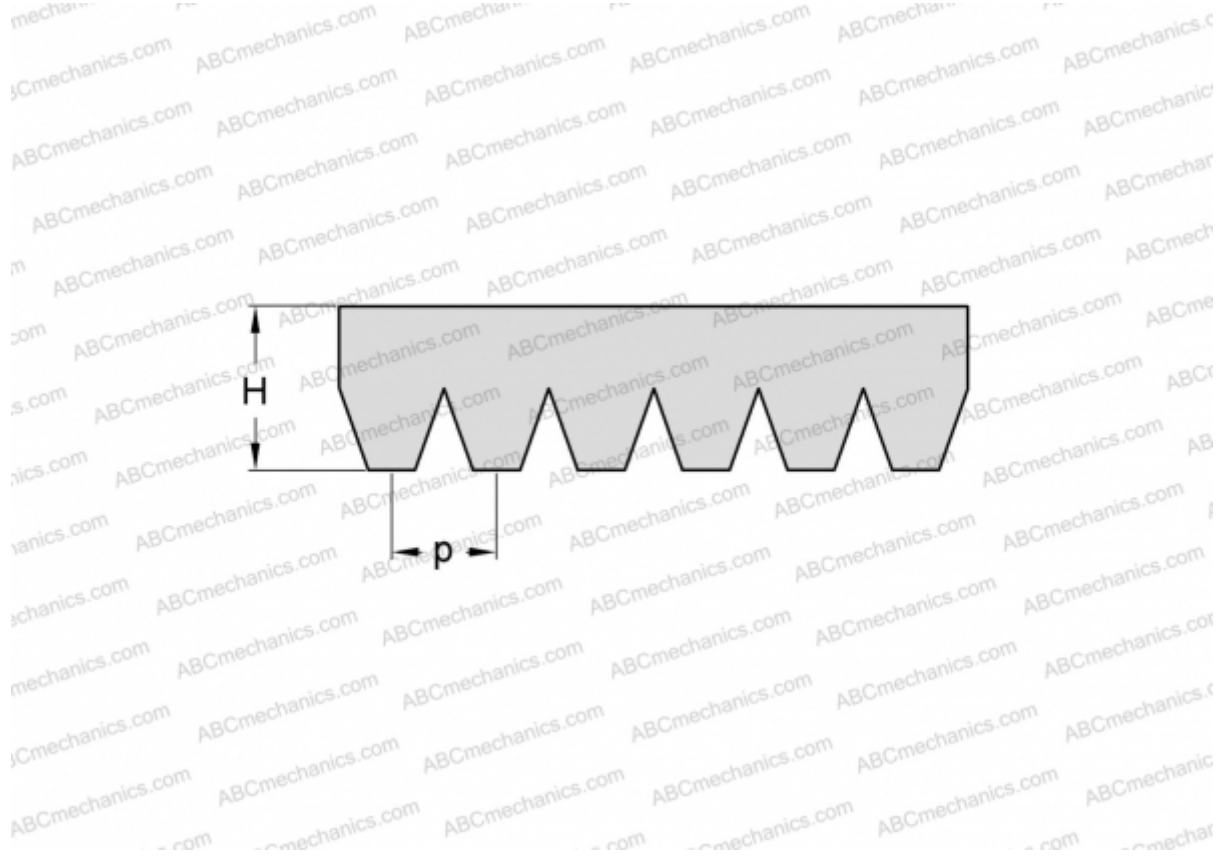

## PHG 8PM3531 SKF

Ribbed belt

TYPE: Special belts, Ribbed belts, Section PM (SKF)

### Technical specification

#### DIMENSIONS, MM

Estimated length	3531,000
Width, W	75,200
Height, H	13,000
Pitch	9,400