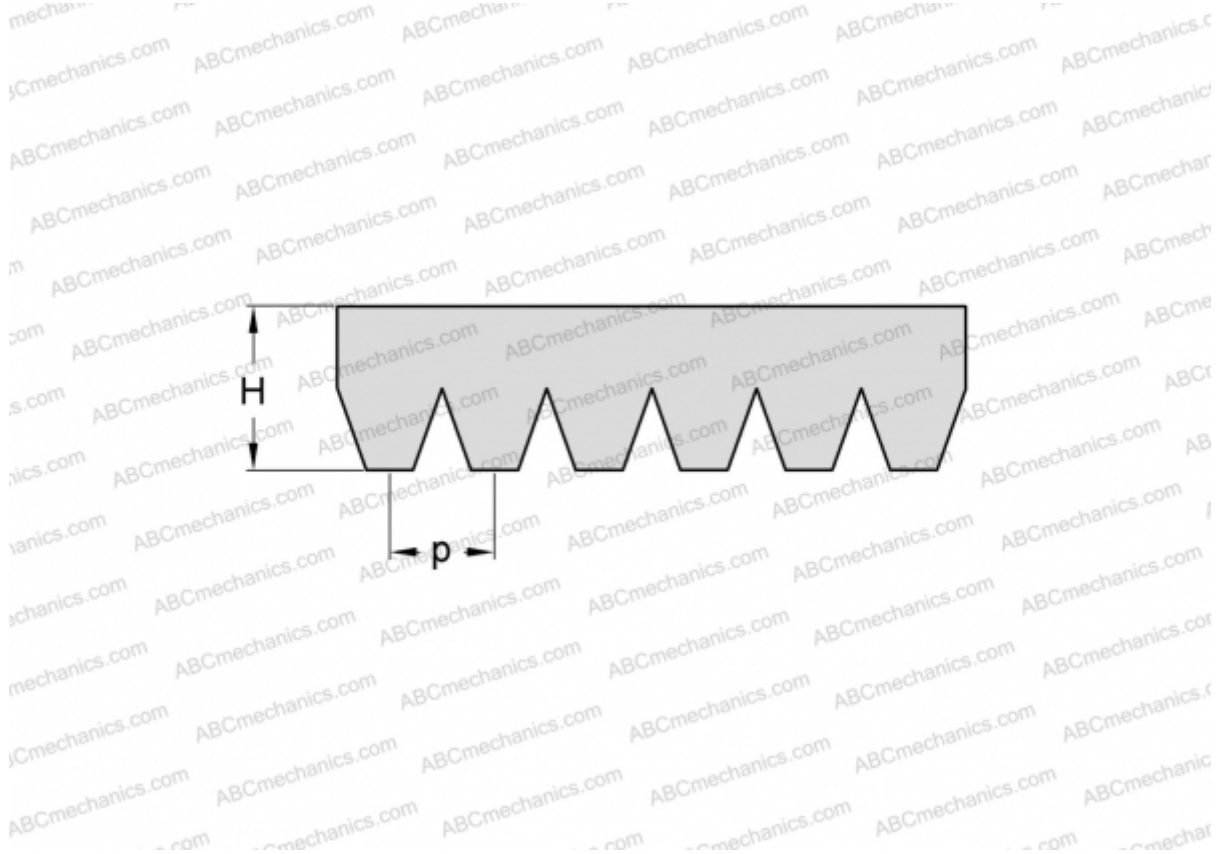

PHG 10PM4648 SKF

Ribbed belt

TYPE: Special belts, Ribbed belts, Section PM (SKF)

Technical specification

DIMENSIONS, MM

Estimated length	4648,000
Width, W	94,000
Height, H	13,000
Pitch	9,400

MANUFACTURER

[SKF](#)