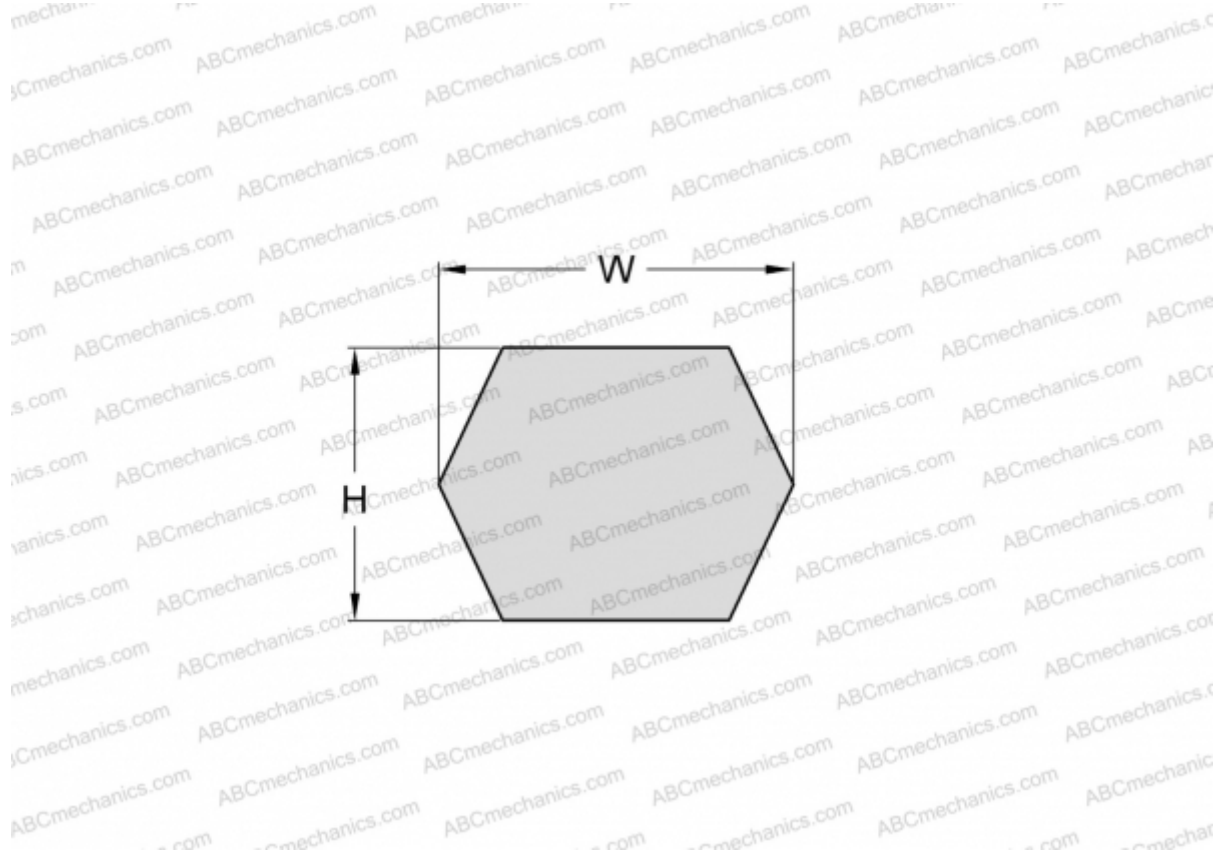

## PHG BB75 SKF

Double classical (Hex) V-belt

TYPE: Special belts, Hex belts, Section BB/HBB (SKF)

#### DIMENSIONS, MM

Estimated length	1980,000
Inner length	1905,000
Width, W	17,000
Height, H	13,000