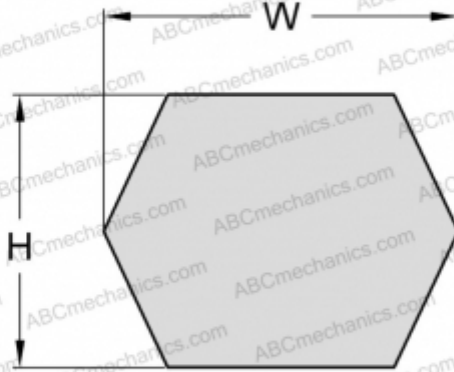

PHG BB83 SKF

Double classical (Hex) V-belt

TYPE: Special belts, Hex belts, Section BB/HBB (SKF)

Technical specification

DIMENSIONS, MM

Estimated length	2180,000
Inner length	2108,200
Width, W	17,000
Height, H	13,000