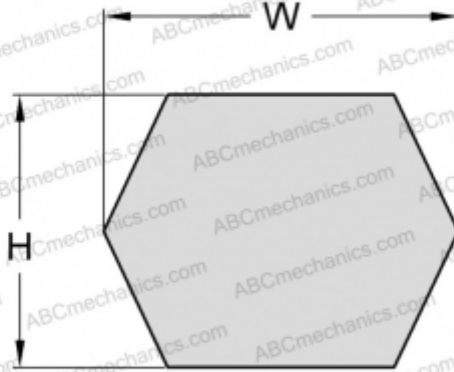

## PHG BB88 SKF

Double classical (Hex) V-belt

TYPE: Special belts, Hex belts, Section BB/HBB (SKF)

#### DIMENSIONS, MM

Estimated length	2300,000
Inner length	2235,200
Width, W	17,000
Height, H	13,000