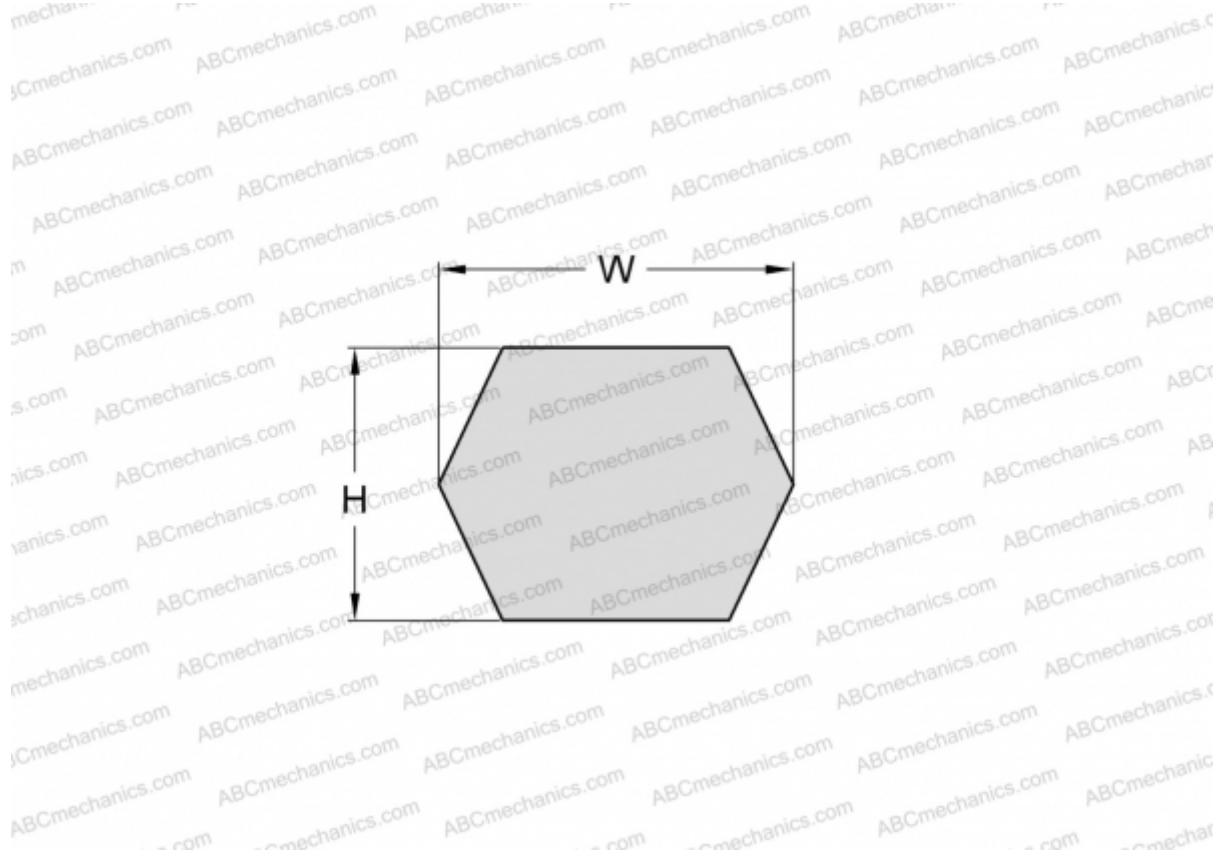

PHG BB90 SKF

Double classical (Hex) V-belt

TYPE: Special belts, Hex belts, Section BB/HBB (SKF)

Technical specification

DIMENSIONS, MM

Estimated length	2370,000
Inner length	2286,000
Width, W	17,000
Height, H	13,000