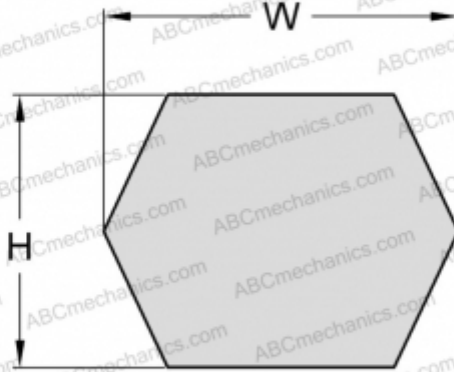

PHG BB95 SKF

Double classical (Hex) V-belt

TYPE: Special belts, Hex belts, Section BB/HBB (SKF)

Technical specification

DIMENSIONS, MM

Estimated length	2500,000
Inner length	2413,000
Width, W	17,000
Height, H	13,000