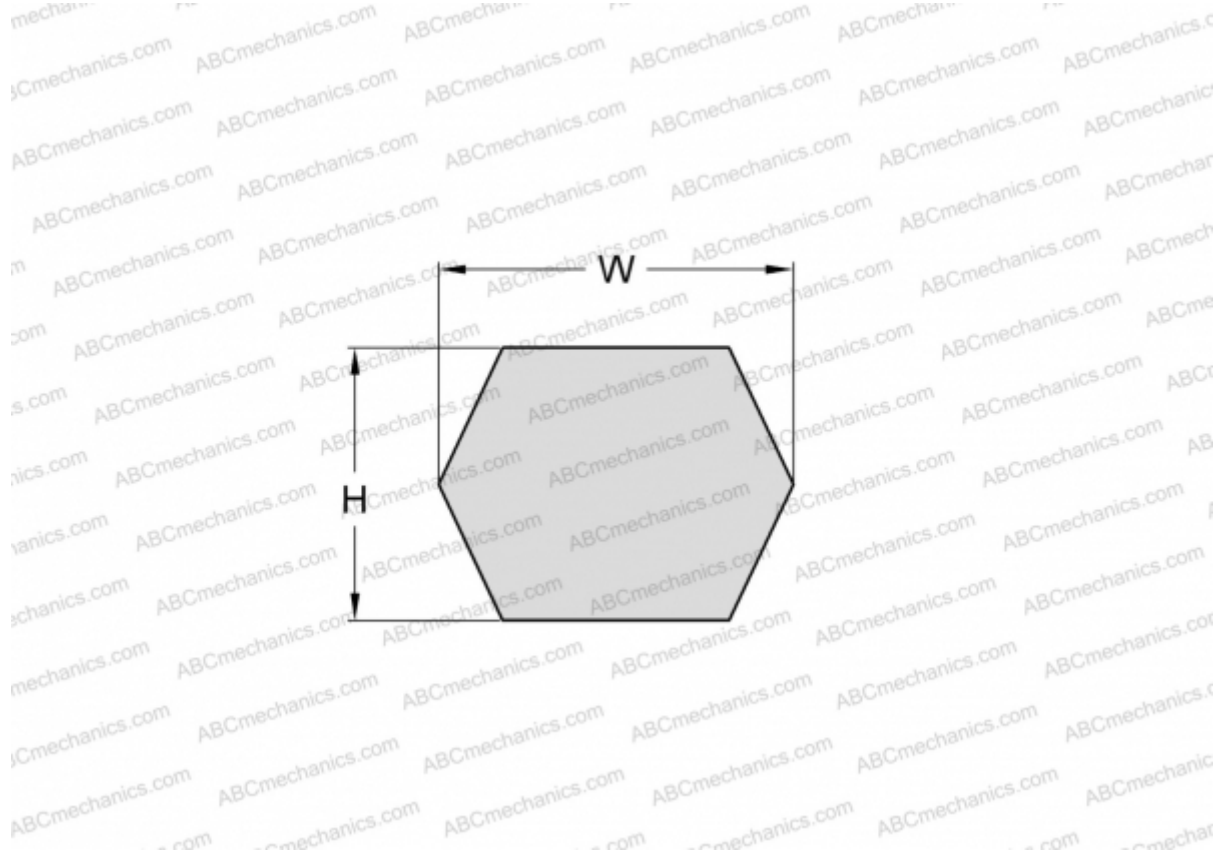

PHG BB97 SKF

Double classical (Hex) V-belt

TYPE: Special belts, Hex belts, Section BB/HBB (SKF)

Technical specification

DIMENSIONS, MM

Estimated length	2540,000
Inner length	2463,800
Width, W	17,000
Height, H	13,000