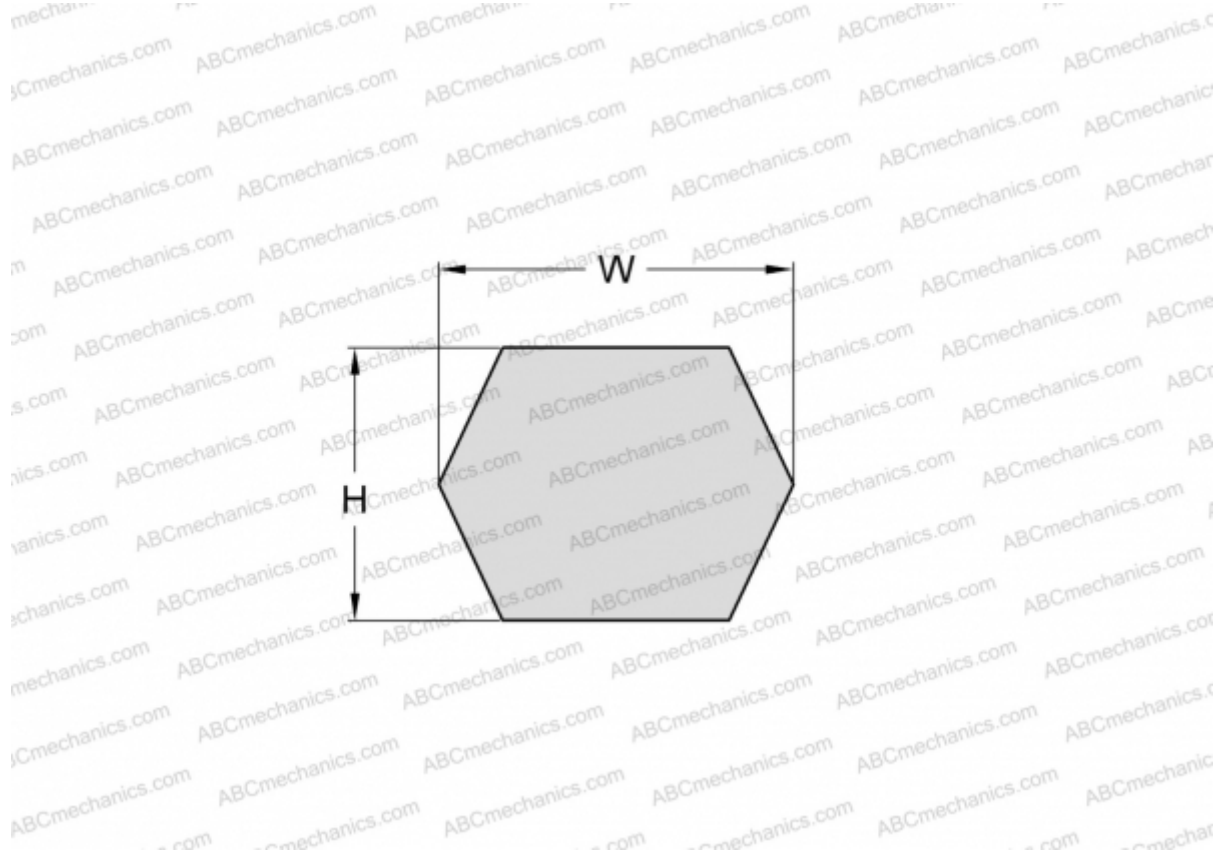

PHG BB99 SKF

Double classical (Hex) V-belt

TYPE: Special belts, Hex belts, Section BB/HBB (SKF)

Technical specification

DIMENSIONS, MM

Estimated length	2600,000
Inner length	2514,600
Width, W	17,000
Height, H	13,000