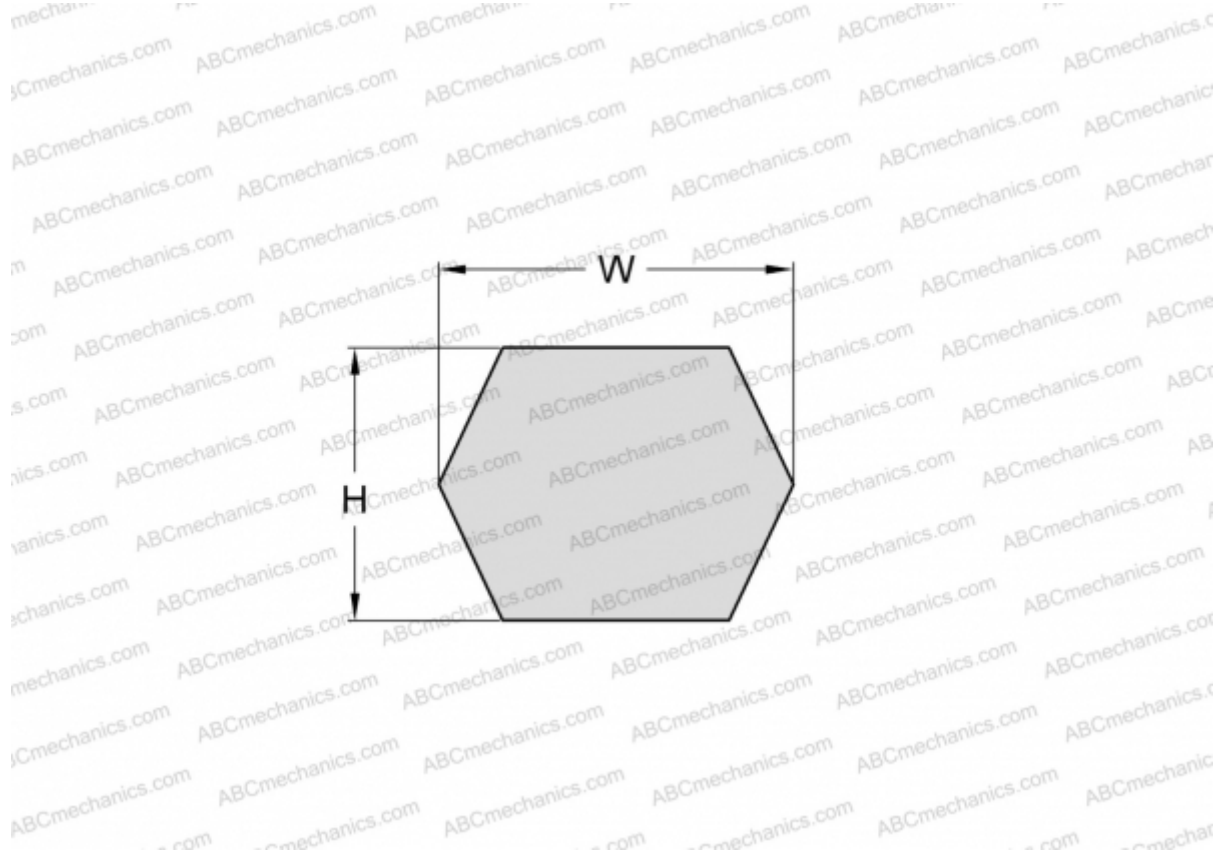

PHG BB105 SKF

Double classical (Hex) V-belt

TYPE: Special belts, Hex belts, Section BB/HBB (SKF)

Technical specification

DIMENSIONS, MM

Estimated length	2740,000
Inner length	2667,000
Width, W	17,000
Height, H	13,000