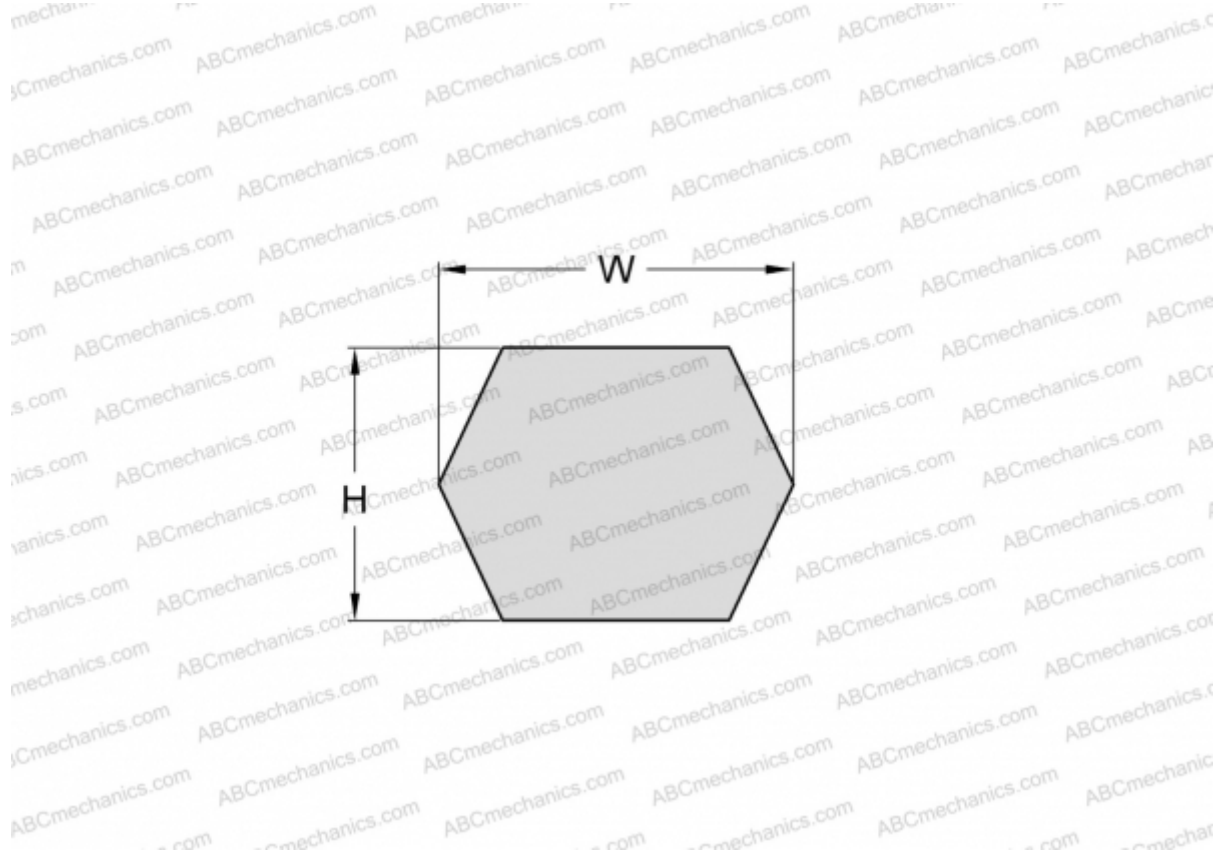

PHG BB109 SKF

Double classical (Hex) V-belt

TYPE: Special belts, Hex belts, Section BB/HBB (SKF)

Technical specification

DIMENSIONS, MM

Estimated length	2850,000
Inner length	2768,600
Width, W	17,000
Height, H	13,000