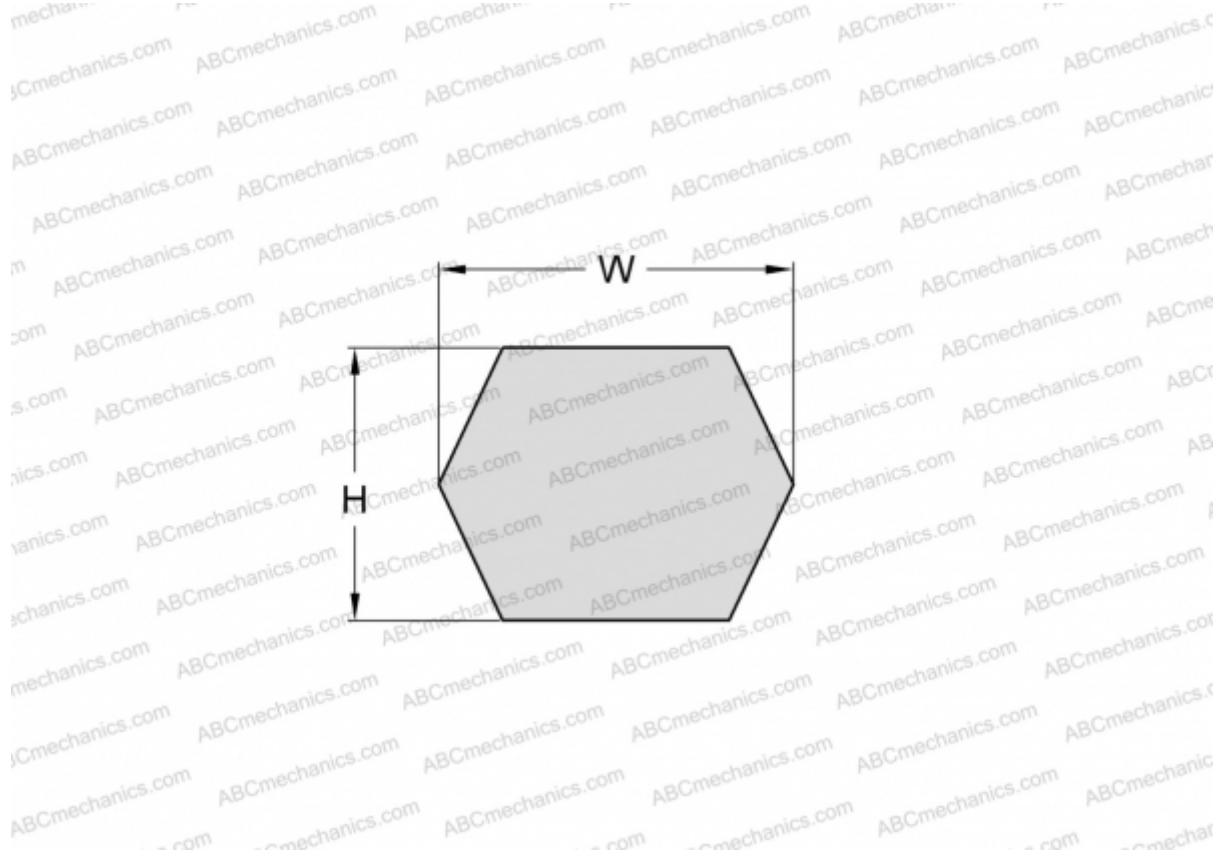

PHG BB116 SKF

Double classical (Hex) V-belt

TYPE: Special belts, Hex belts, Section BB/HBB (SKF)

Technical specification

DIMENSIONS, MM

Estimated length	3030,000
Inner length	2946,400
Width, W	17,000
Height, H	13,000