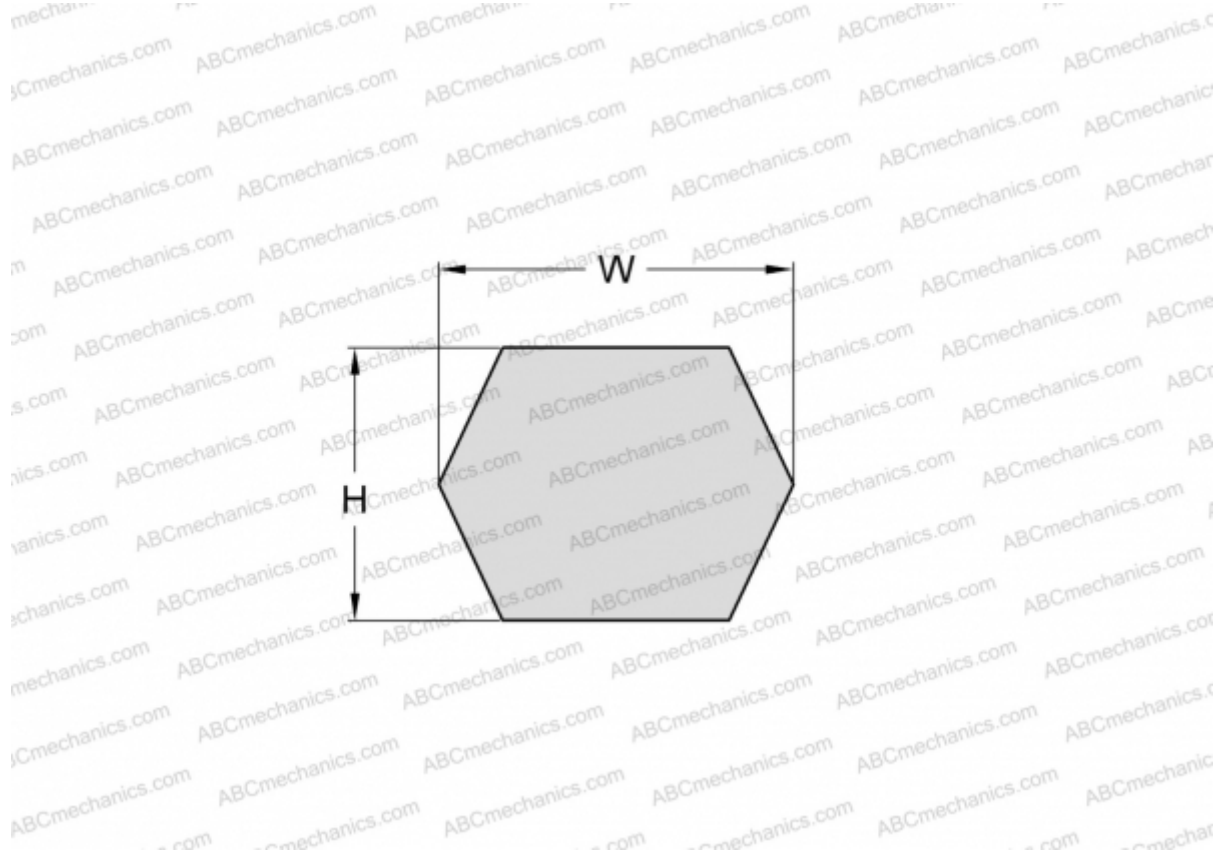

PHG BB125 SKF

Double classical (Hex) V-belt

TYPE: Special belts, Hex belts, Section BB/HBB (SKF)

Technical specification

DIMENSIONS, MM

Estimated length	3250,000
Inner length	3175,000
Width, W	17,000
Height, H	13,000