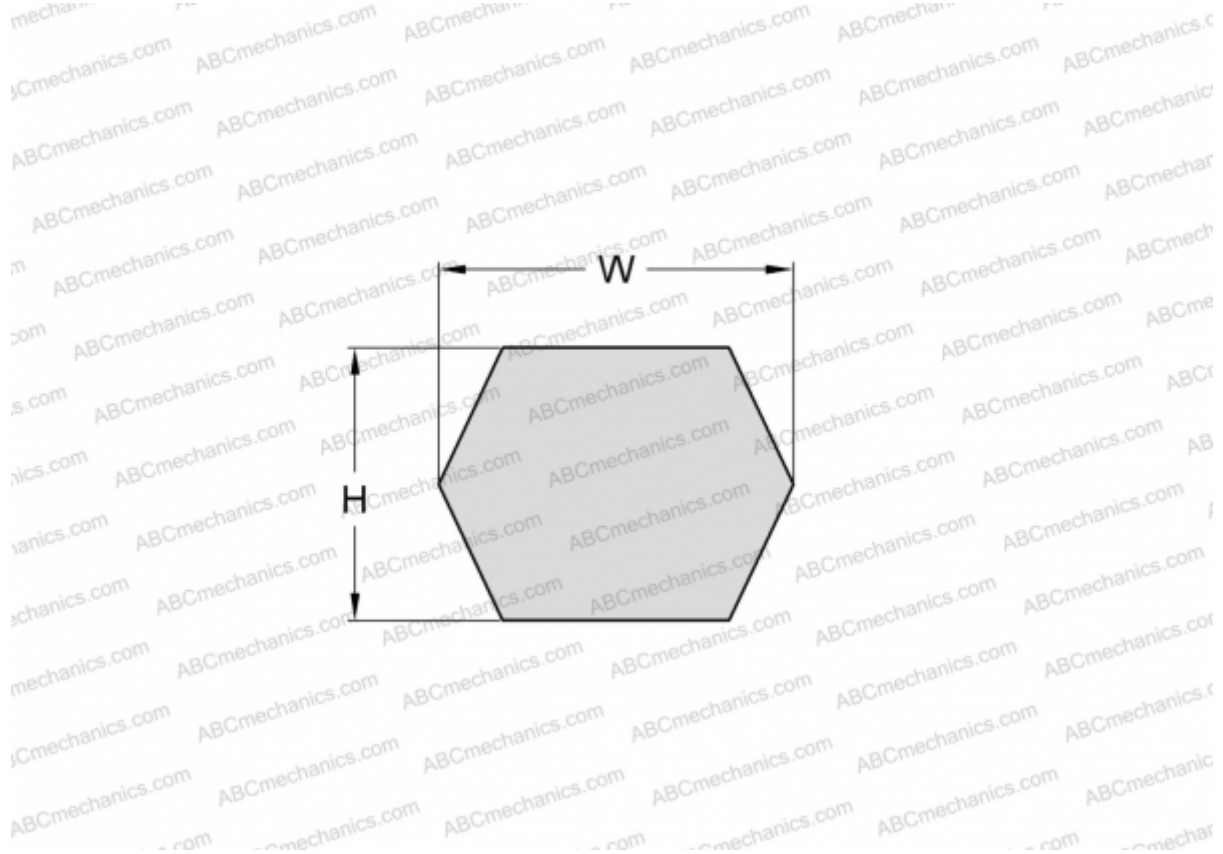

## PHG BB126 SKF

Double classical (Hex) V-belt

TYPE: Special belts, Hex belts, Section BB/HBB (SKF)

#### DIMENSIONS, MM

Estimated length	3280,000
Inner length	3200,400
Width, W	17,000
Height, H	13,000