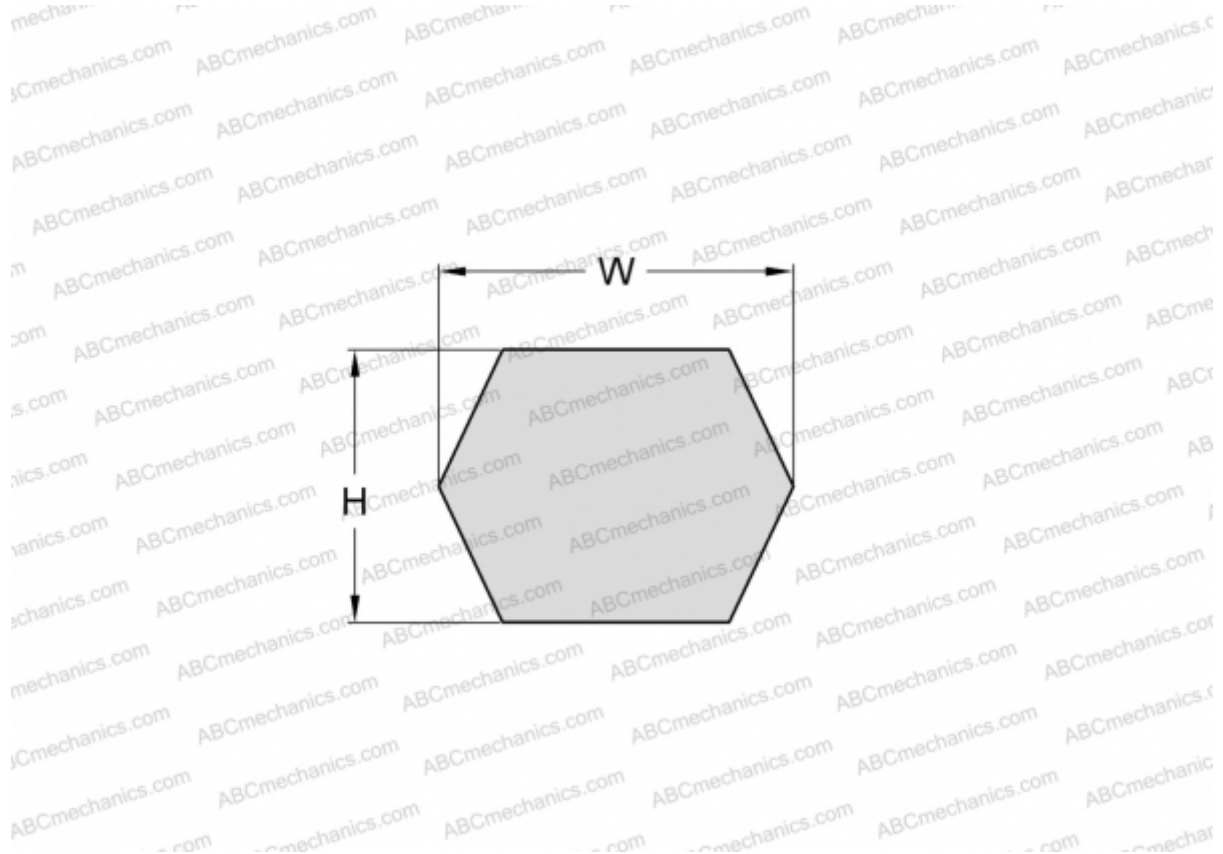

## PHG BB128 SKF

Double classical (Hex) V-belt

TYPE: Special belts, Hex belts, Section BB/HBB (SKF)

#### DIMENSIONS, MM

Estimated length	3325,000
Inner length	3251,200
Width, W	17,000
Height, H	13,000