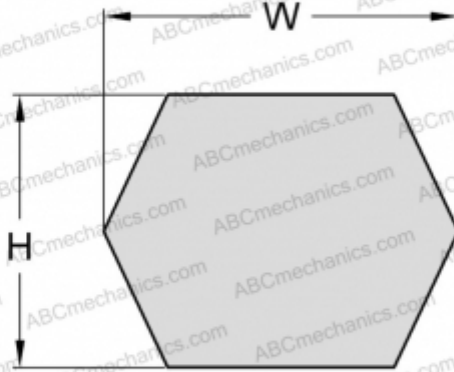

PHG BB131 SKF

Double classical (Hex) V-belt

TYPE: Special belts, Hex belts, Section BB/HBB (SKF)

Technical specification

DIMENSIONS, MM

Estimated length	3390,000
Inner length	3327,400
Width, W	17,000
Height, H	13,000