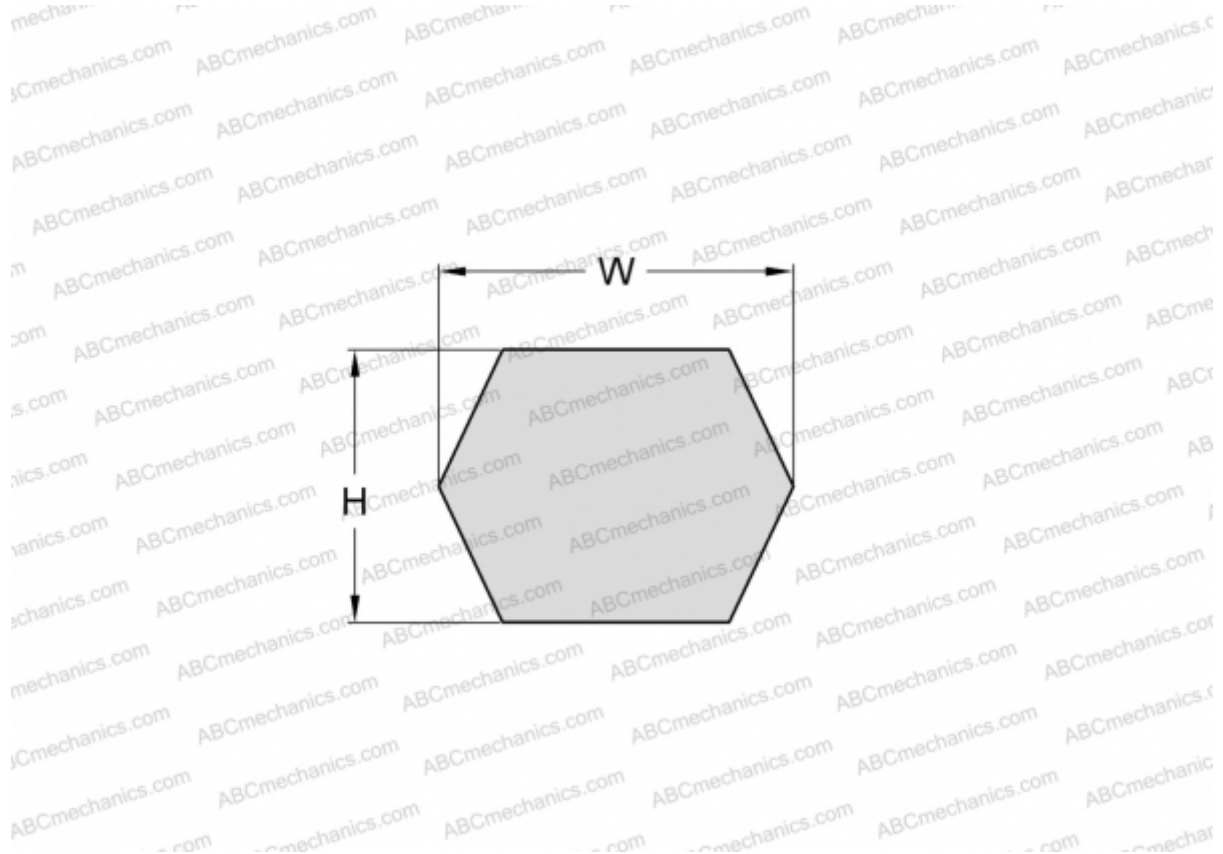

PHG BB133 SKF

Double classical (Hex) V-belt

TYPE: Special belts, Hex belts, Section BB/HBB (SKF)

Technical specification

DIMENSIONS, MM

Estimated length	3450,000
Inner length	3378,200
Width, W	17,000
Height, H	13,000