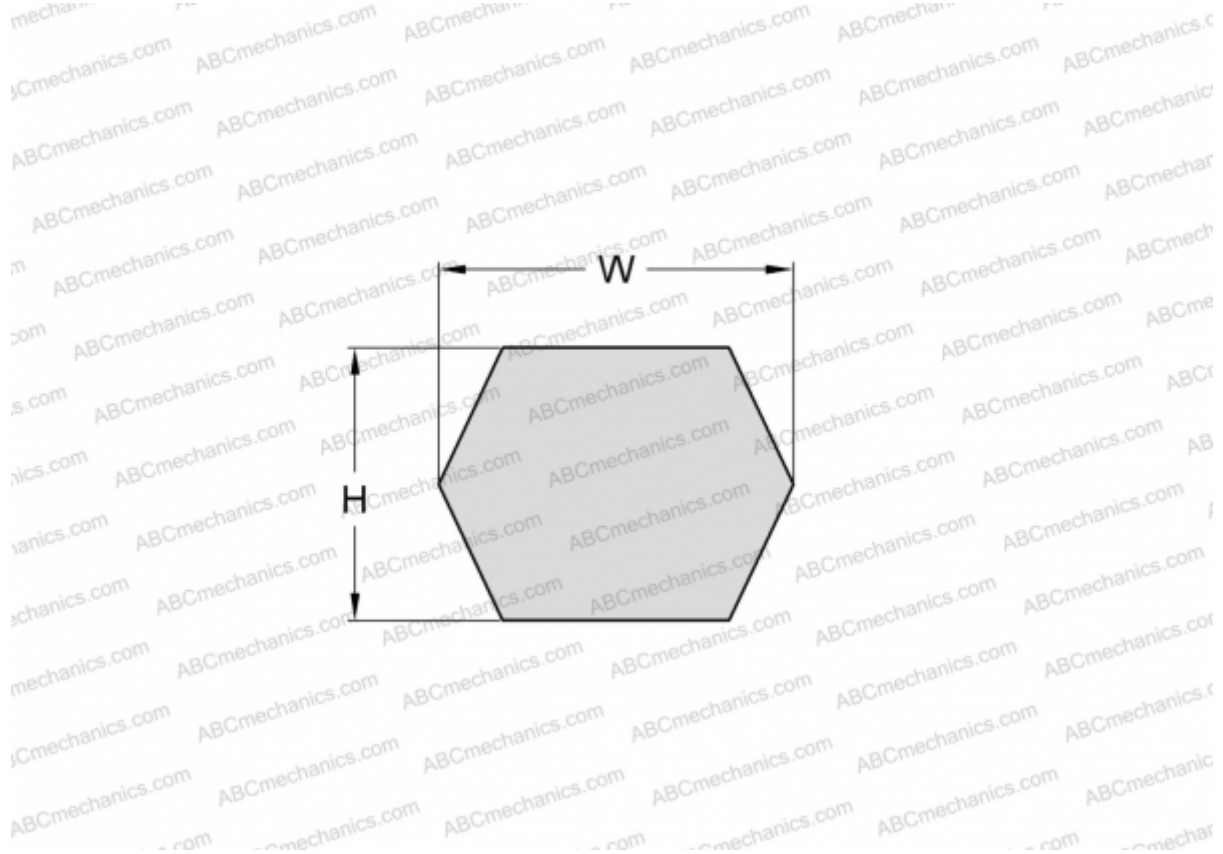

## PHG BB137 SKF

Double classical (Hex) V-belt

TYPE: Special belts, Hex belts, Section BB/HBB (SKF)

#### DIMENSIONS, MM

Estimated length	3550,000
Inner length	3479,800
Width, W	17,000
Height, H	13,000