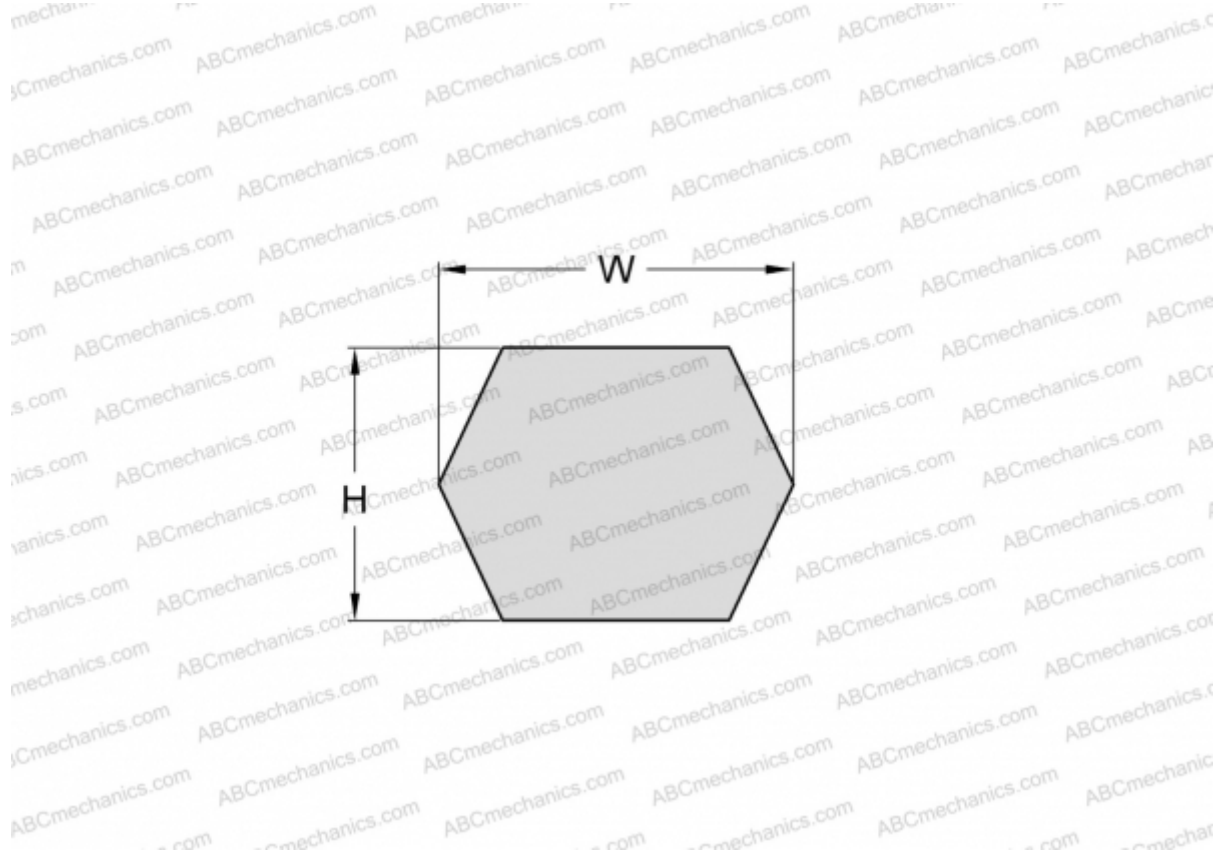

PHG BB144 SKF

Double classical (Hex) V-belt

TYPE: Special belts, Hex belts, Section BB/HBB (SKF)

Technical specification

DIMENSIONS, MM

Estimated length	3730,000
Inner length	3657,600
Width, W	17,000
Height, H	13,000