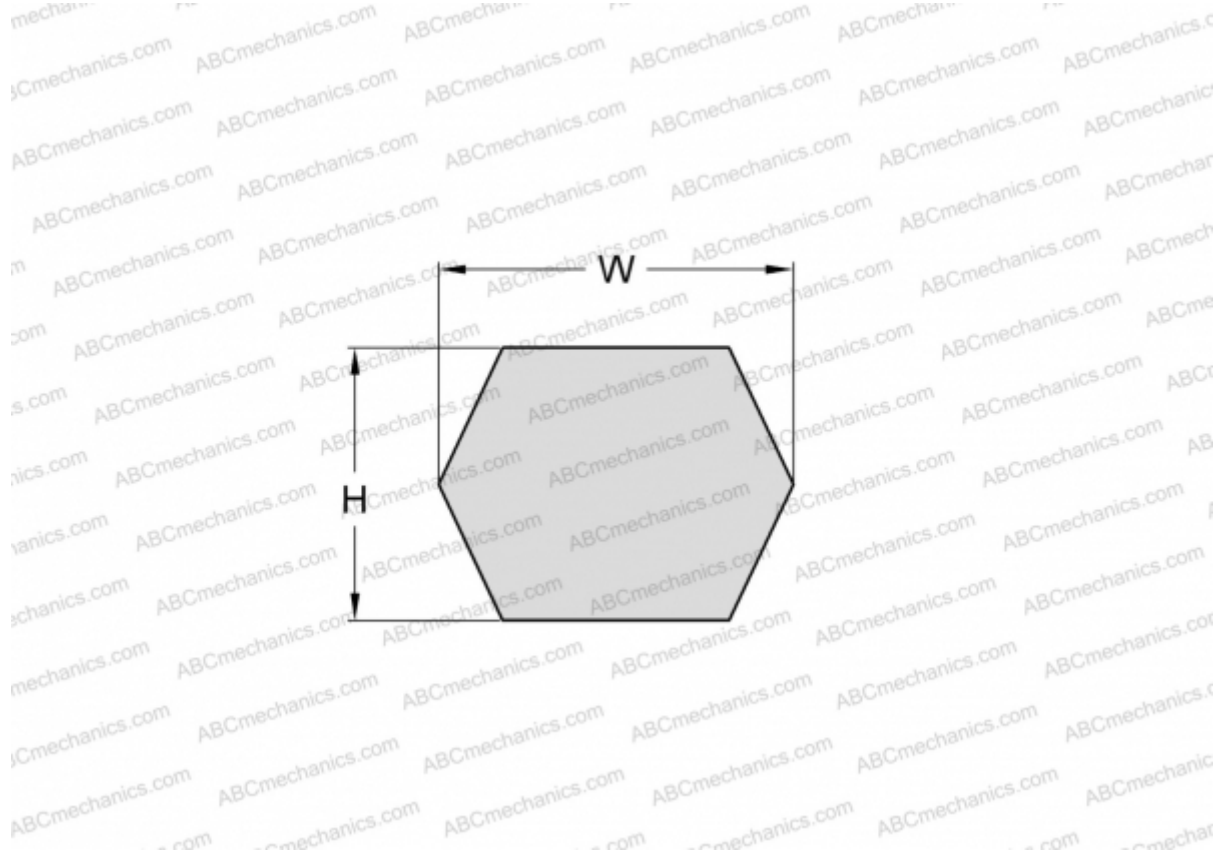

PHG BB156 SKF

Double classical (Hex) V-belt

TYPE: Special belts, Hex belts, Section BB/HBB (SKF)

Technical specification

DIMENSIONS, MM

Estimated length	4040,000
Inner length	3962,400
Width, W	17,000
Height, H	13,000