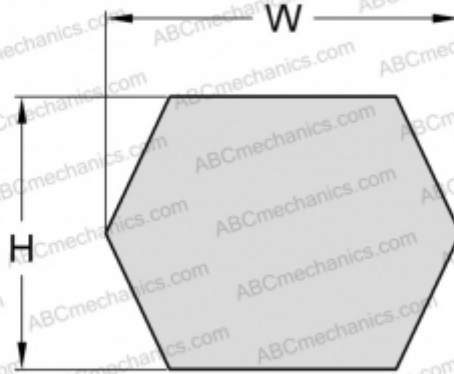

PHG BB162 SKF

Double classical (Hex) V-belt

TYPE: Special belts, Hex belts, Section BB/HBB (SKF)

Technical specification

DIMENSIONS, MM

Estimated length	4200,000
Inner length	4114,800
Width, W	17,000
Height, H	13,000