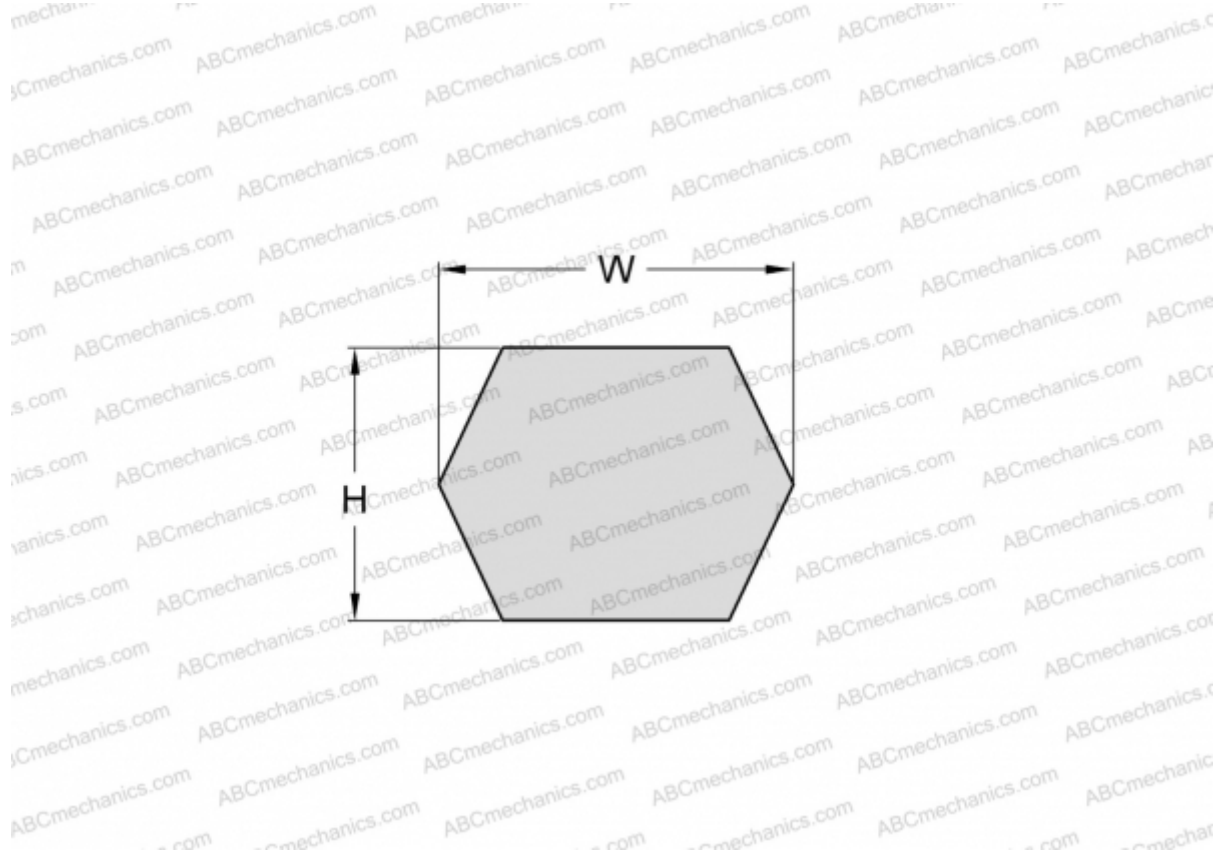

PHG BB173 SKF

Double classical (Hex) V-belt

TYPE: Special belts, Hex belts, Section BB/HBB (SKF)

Technical specification

DIMENSIONS, MM

Estimated length	4470,000
Inner length	4394,200
Width, W	17,000
Height, H	13,000