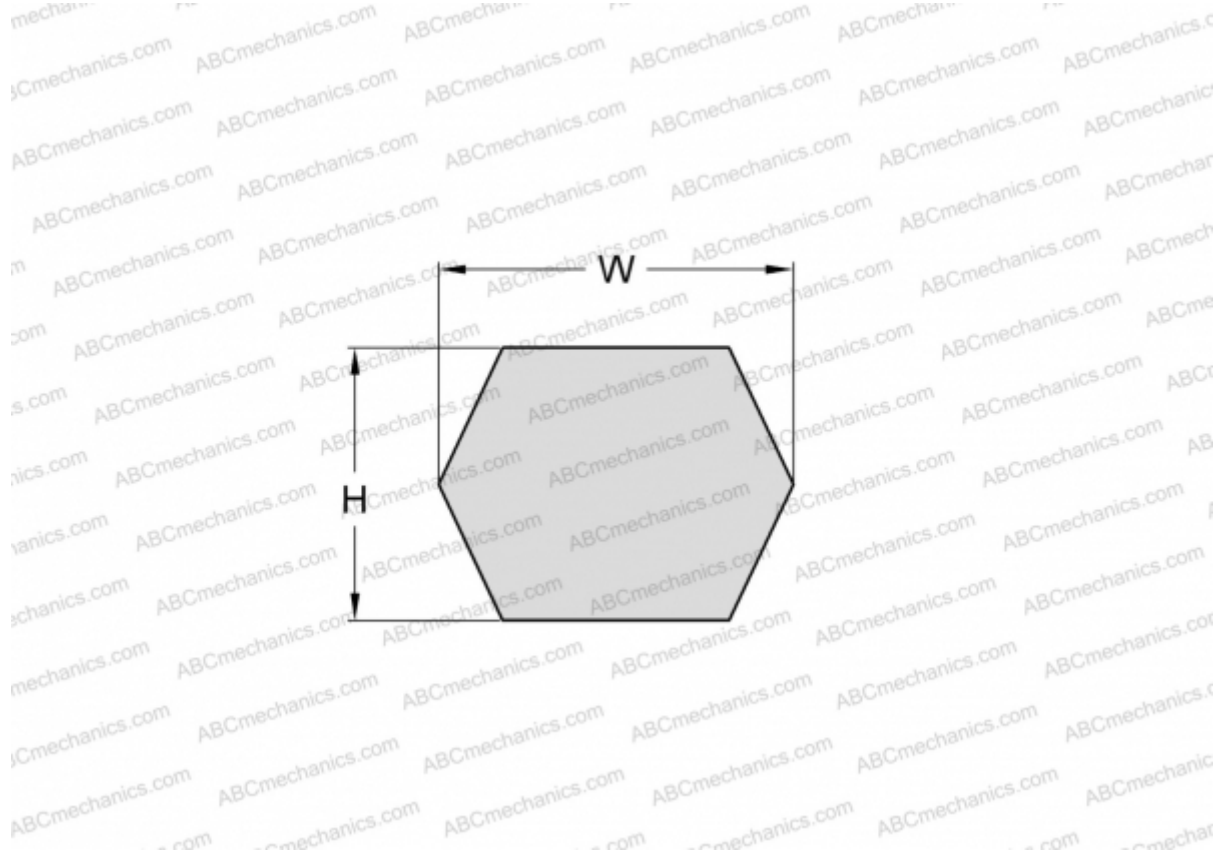

PHG BB174 SKF

Double classical (Hex) V-belt

TYPE: Special belts, Hex belts, Section BB/HBB (SKF)

Technical specification

DIMENSIONS, MM

| | |
|------------------|----------|
| Estimated length | 4500,000 |
| Inner length | 4419,600 |
| Width, W | 17,000 |
| Height, H | 13,000 |