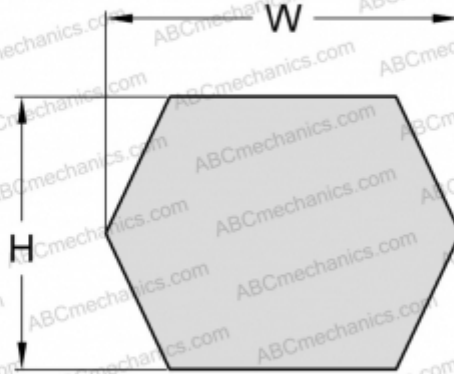

## PHG BB184 SKF

Double classical (Hex) V-belt

TYPE: Special belts, Hex belts, Section BB/HBB (SKF)

#### DIMENSIONS, MM

Estimated length	4750,000
Inner length	4673,600
Width, W	17,000
Height, H	13,000