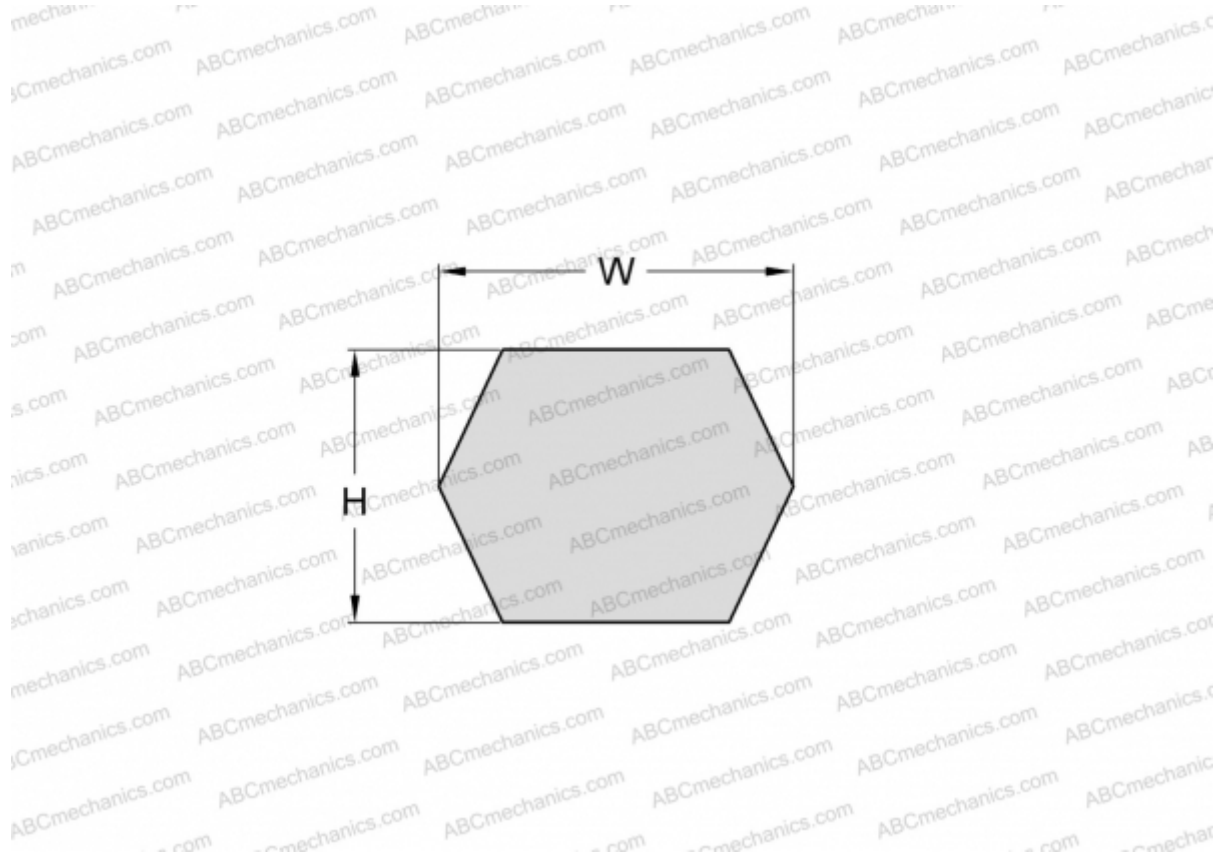

## PHG CC86 SKF

Double classical (Hex) V-belt

TYPE: Special belts, Hex belts, Section CC/HCC (SKF)

#### DIMENSIONS, MM

Estimated length	2280,000
Inner length	2184,400
Width, W	22,000
Height, H	17,000