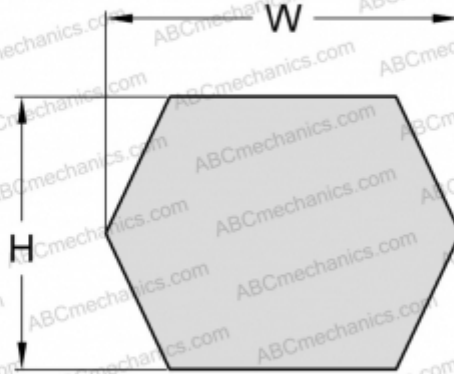

## PHG CC94 SKF

Double classical (Hex) V-belt

TYPE: Special belts, Hex belts, Section CC/HCC (SKF)

#### DIMENSIONS, MM

Estimated length	2500,000
Inner length	2387,600
Width, W	22,000
Height, H	17,000