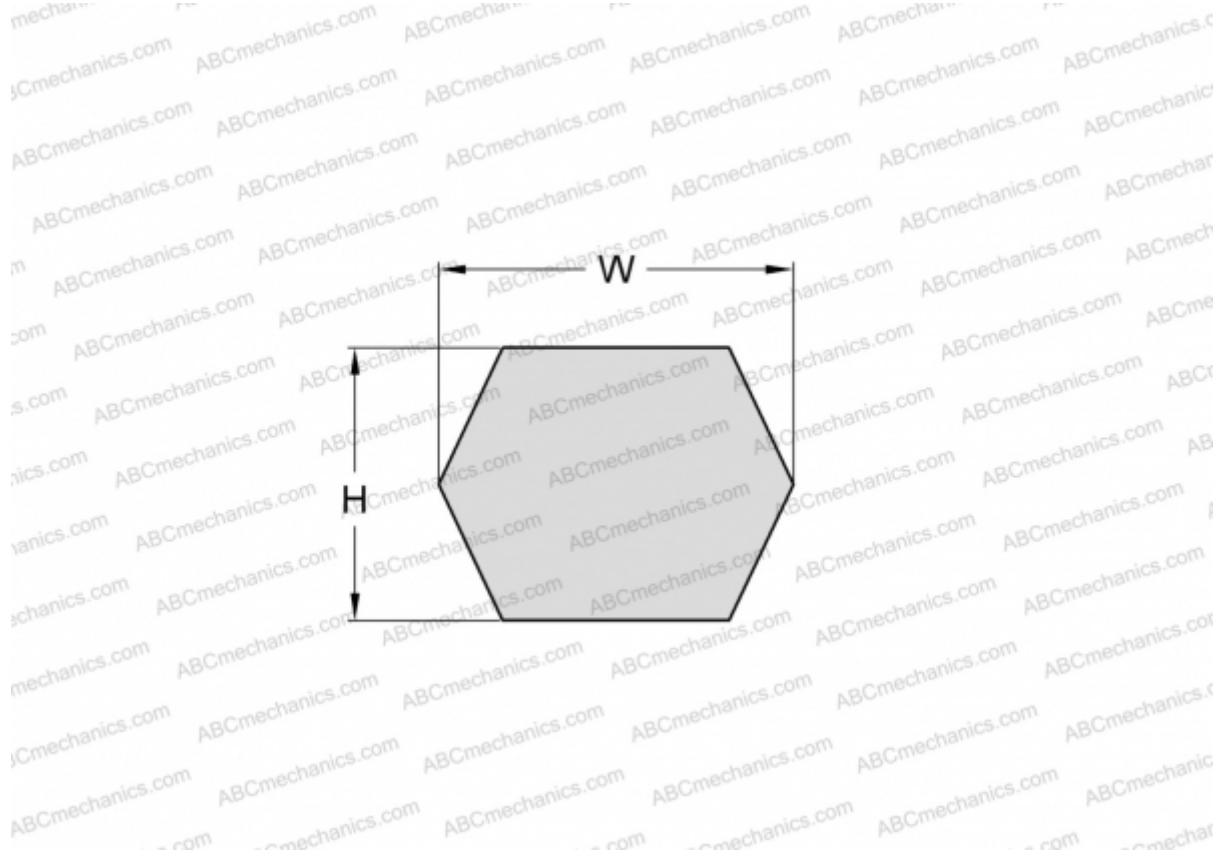

PHG CC122 SKF

Double classical (Hex) V-belt

TYPE: Special belts, Hex belts, Section CC/HCC (SKF)

Technical specification

DIMENSIONS, MM

Estimated length	3200,000
Inner length	3098,800
Width, W	22,000
Height, H	17,000