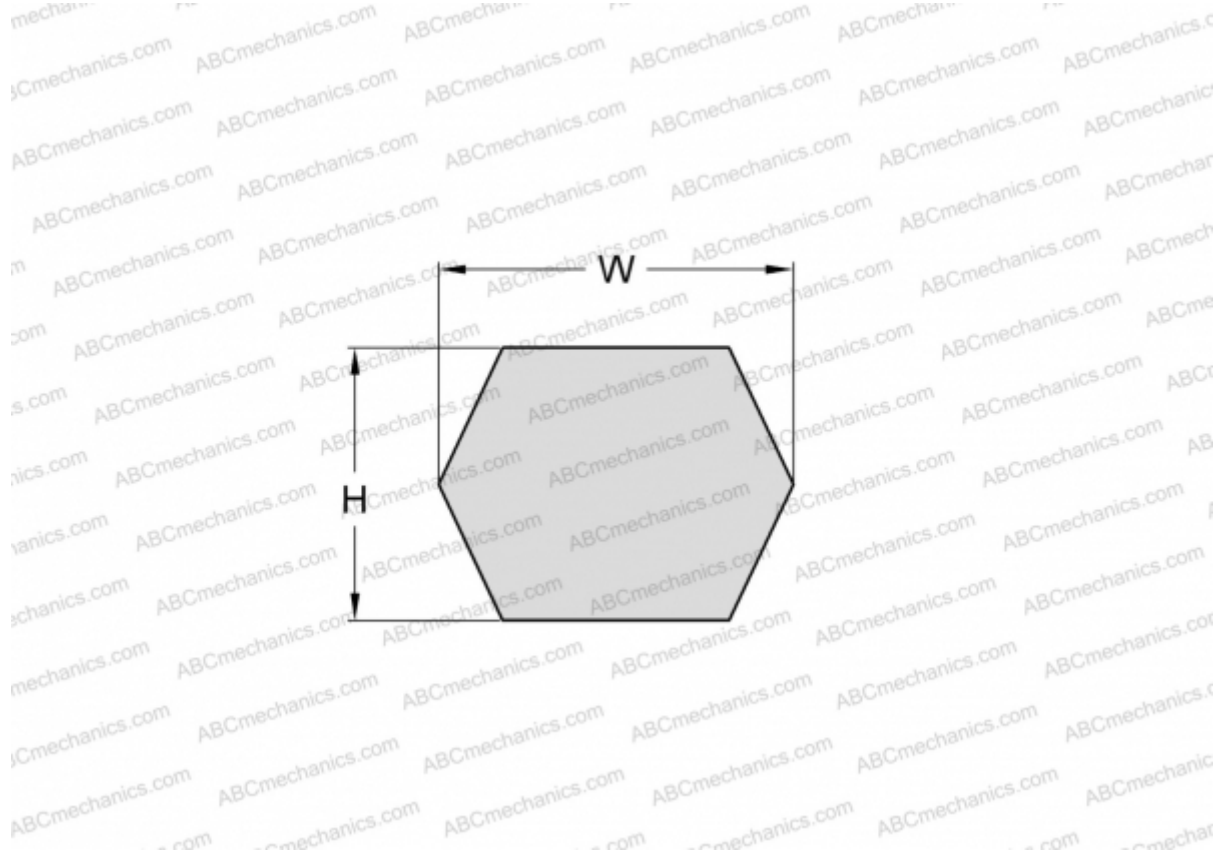

PHG CC126 SKF

Double classical (Hex) V-belt

TYPE: Special belts, Hex belts, Section CC/HCC (SKF)

Technical specification

DIMENSIONS, MM

Estimated length	3310,000
Inner length	3200,400
Width, W	22,000
Height, H	17,000