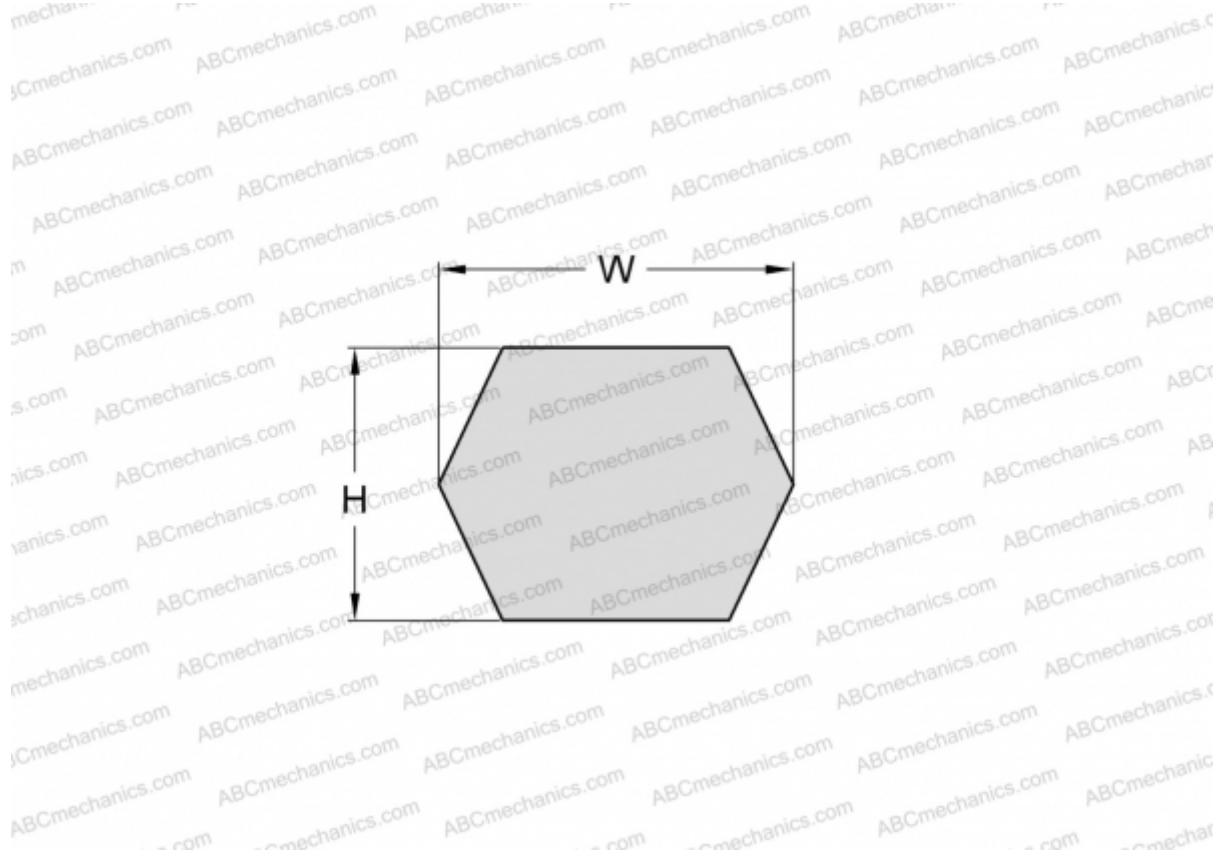

PHG CC144 SKF

Double classical (Hex) V-belt

TYPE: Special belts, Hex belts, Section CC/HCC (SKF)

Technical specification

DIMENSIONS, MM

Estimated length	3765,000
Inner length	3657,600
Width, W	22,000
Height, H	17,000