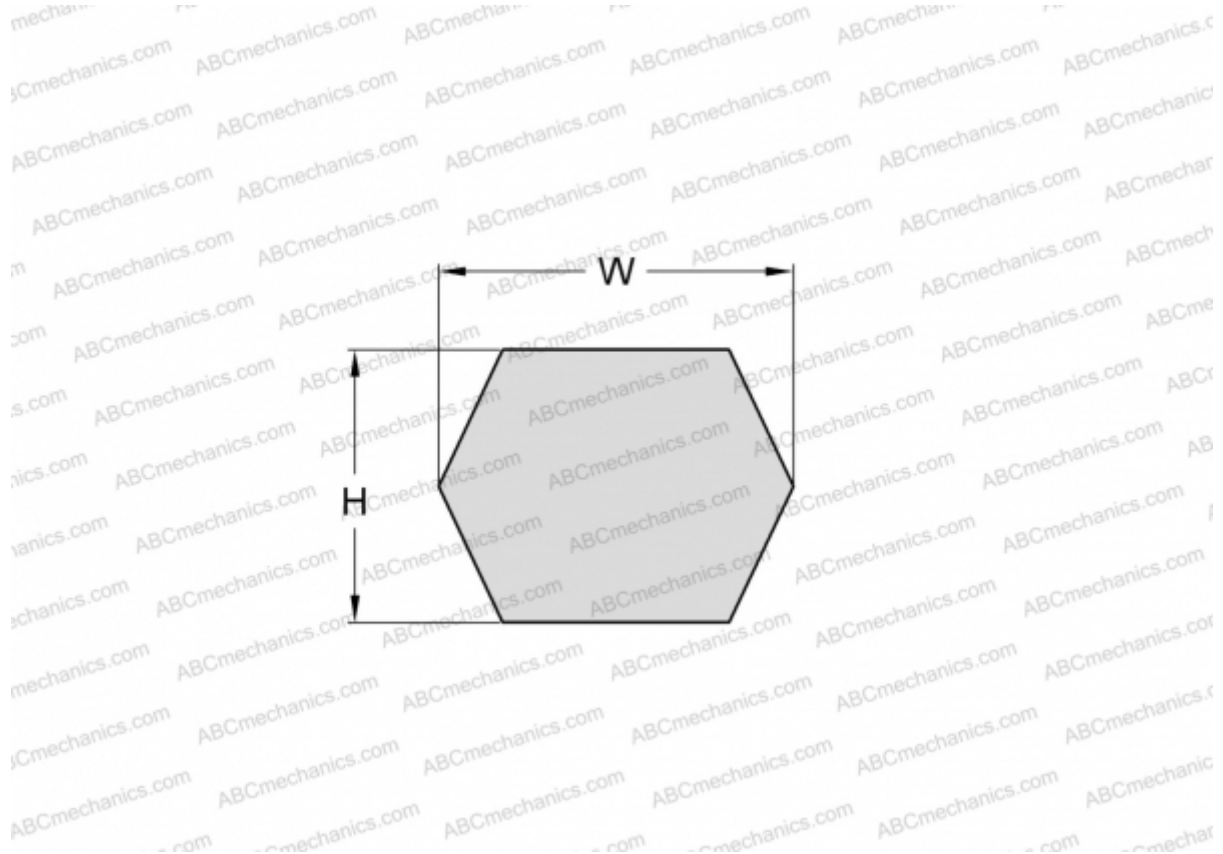

PHG CC173 SKF

Double classical (Hex) V-belt

TYPE: Special belts, Hex belts, Section CC/HCC (SKF)

Technical specification

DIMENSIONS, MM

Estimated length	4500,000
Inner length	4394,200
Width, W	22,000
Height, H	17,000