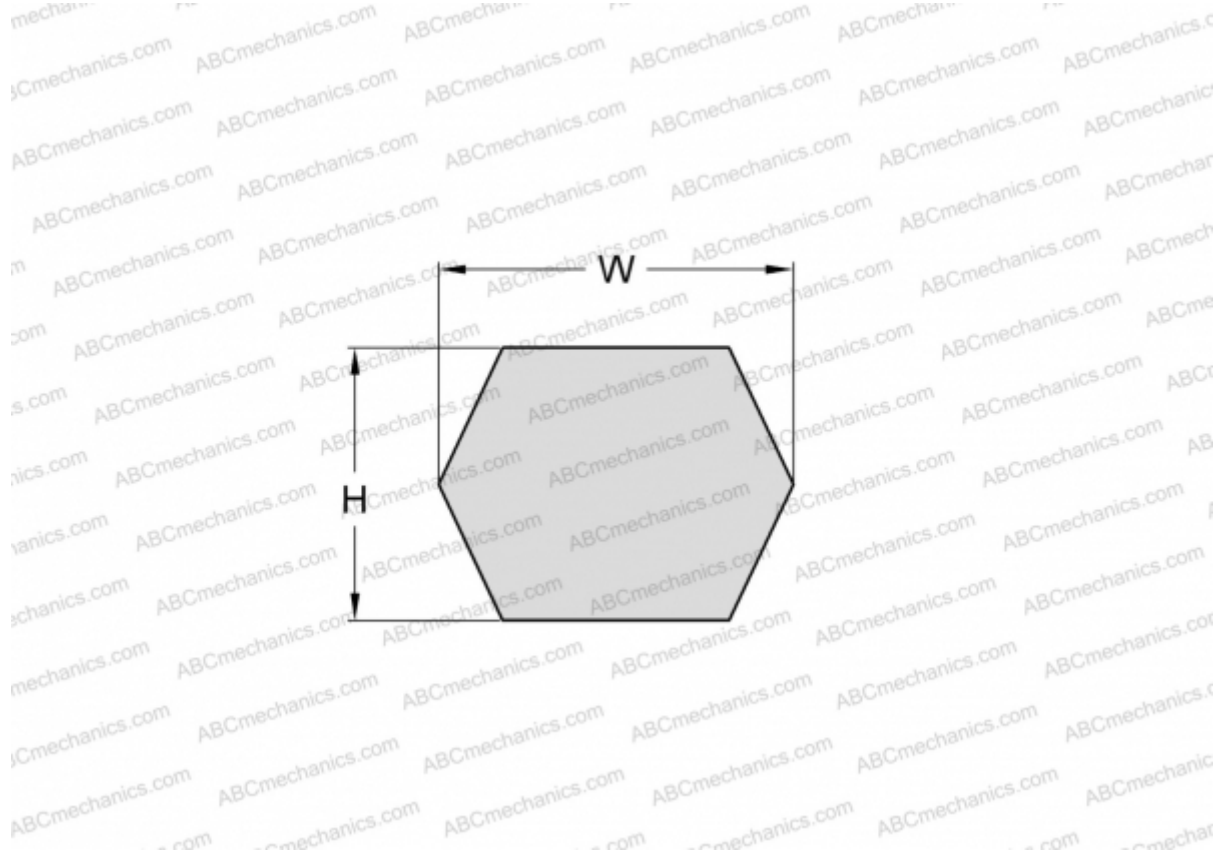

## PHG CC206 SKF

Double classical (Hex) V-belt

TYPE: Special belts, Hex belts, Section CC/HCC (SKF)

#### DIMENSIONS, MM

Estimated length	5340,000
Inner length	5232,400
Width, W	22,000
Height, H	17,000