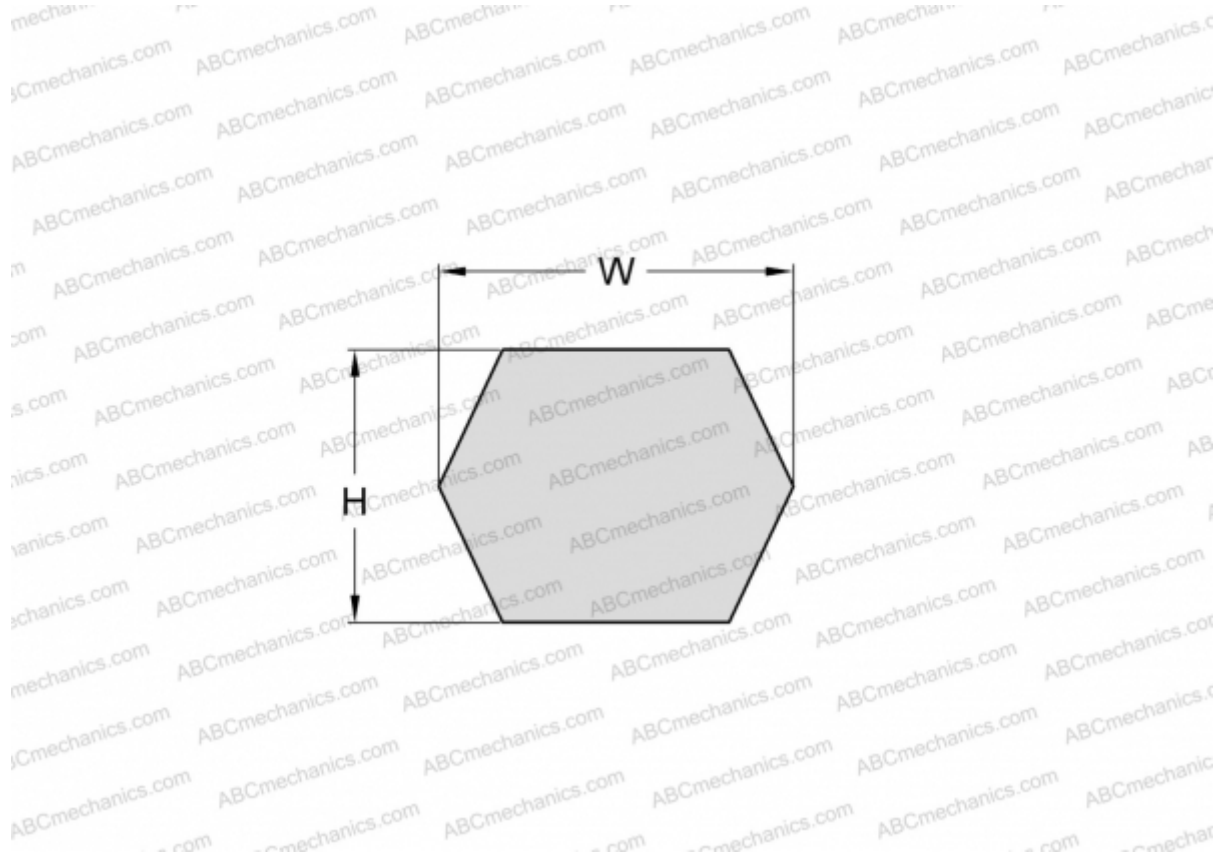

PHG CC224 SKF

Double classical (Hex) V-belt

TYPE: Special belts, Hex belts, Section CC/HCC (SKF)

Technical specification

DIMENSIONS, MM

Estimated length	5750,000
Inner length	5689,600
Width, W	22,000
Height, H	17,000