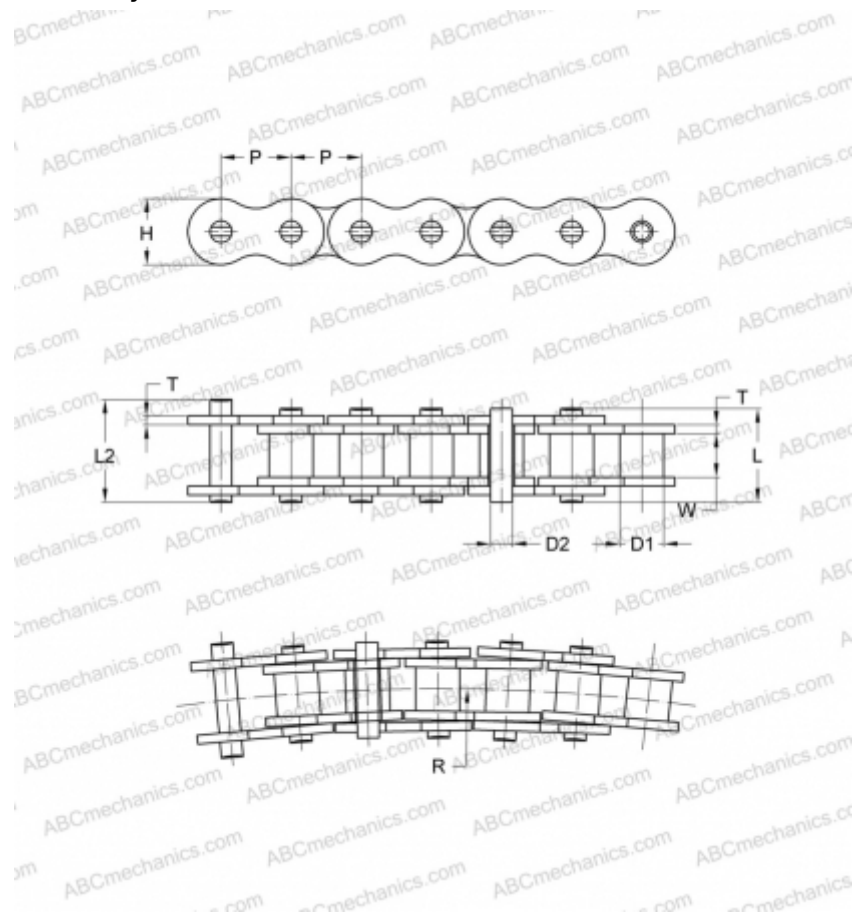

PHC 50-1SBX5M SKF

Side Bow Chain

TYPE: Drive roller chain, Rotary, SKF

Technical specification

DIMENSIONS, MM

P	15,880
D1	10,160
W	9,400
D2	4,370
H	14,900
T	2,030
L	20,700
L2	22,700

WEIGHT, KG/M 1,090

MANUFACTURER [SKF](#)