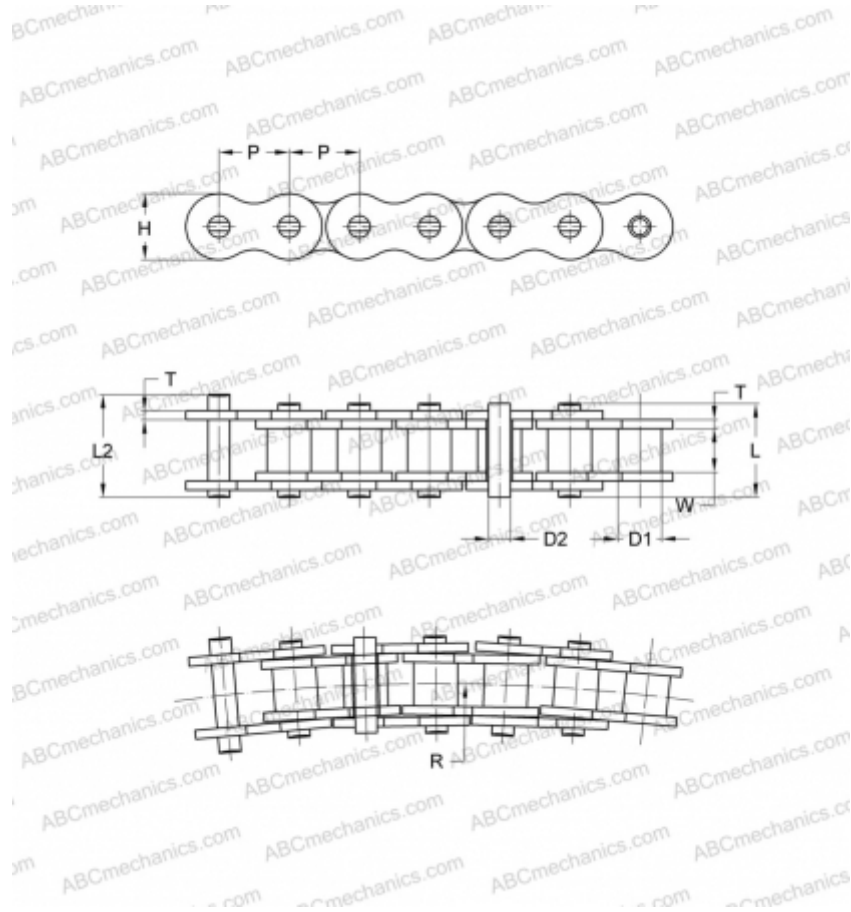

PHC 60-1SBX5M SKF

Side Bow Chain

TYPE: Drive roller chain, Rotary, SKF

Technical specification

DIMENSIONS, MM

| | |
|----|--------|
| P | 19,050 |
| D1 | 11,910 |
| W | 12,570 |
| D2 | 5,340 |
| H | 18,000 |
| T | 2,420 |
| L | 26,600 |
| L2 | 28,400 |

WEIGHT, KG/M 1,540

MANUFACTURER [SKF](#)

DESIGNATION BS/ISO: 60-1SB